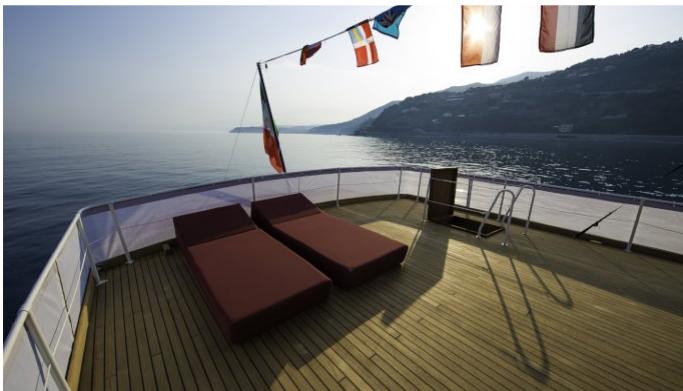

MORE PHOTOS, VIDEO OR INTERACTIVE DECK PLANS:

[CLICK HERE](#)