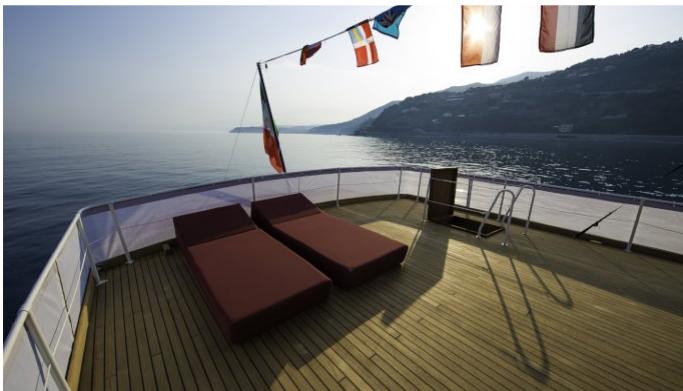

MORE PHOTOS, VIDEO OR INTERACTIVE DECK PLANS:

[CLICK HERE](#)

This document is not contractual. The yacht charters and their particulars displayed in the results above are displayed in good faith and whilst believed to be correct are not guaranteed. YachtCharterFleet.com does not warrant or assume any legal liability or responsibility for the accuracy, completeness, or usefulness of any information and/or images displayed. All information is subject to change without notice and is without warranty. Your preferred charter broker should provide you with yacht specifications, brochure and rates for your chosen dates during your charter yacht selection process. Starting prices are shown in a range of currencies for a one-week charter, unless otherwise indicated.