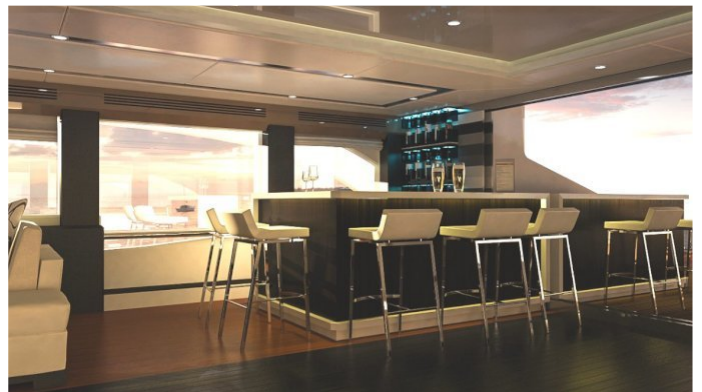

or SCAN QR CODE

MORE PHOTOS, VIDEO OR INTERACTIVE DECK PLANS:

[CLICK HERE](#)

SEAREX YACHT CHARTER

Superyacht SEAREX was built in 2018 by Offshore. She is a 38m / 125ft Custom motor yacht with exterior design by . SEAREX offers accommodation for up to 16 guests in 8 cabins with additional room for her crew of 14. She features a variety of amenities to ensure comfortable charter vacations, including Air Conditioning, Deck Jacuzzi, Spa and Underwater Lights. She also carries an impressive collection of toys as listed below.

SEAREX AMENITIES & TOYS

Air Conditioning

BBQ

Deck Jacuzzi

For a full up-to-date list of leisure facilities or amenities onboard Motor Yacht Searex please contact your Yacht Charter Broker prior to booking your vacation. If there is a particular water toy that you would like, but it is not listed, then it may be possible to rent this equipment for you.