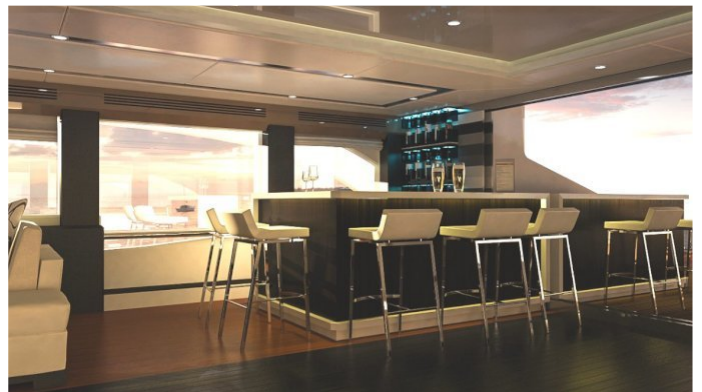

[CLICK HERE](#) 

or SCAN QR CODE

MORE PHOTOS, VIDEO OR INTERACTIVE DECK PLANS:

[CLICK HERE](#)

SEAREX YACHT CHARTER

Superyacht SEAREX was built in 2018 by Offshore Yard. She is a 38m / 125ft Custom motor yacht with exterior design by Offshore Yard and interior styling by Offshore Yard. SEAREX offers accommodation for up to 16 guests in 8 cabins with additional room for her crew of 14. She features a variety of amenities to ensure comfortable charter vacations, including Air Conditioning, Deck Jacuzzi, Spa and Underwater Lights. She also carries an impressive collection of toys as listed below.

SEAREX AMENITIES & TOYS

Air Conditioning

BBQ

Deck Jacuzzi

For a full up-to-date list of leisure facilities or amenities onboard Motor Yacht Searex please contact your Yacht Charter Broker prior to booking your vacation. If there is a particular water toy that you would like, but it is not listed, then it may be possible to rent this equipment for you.