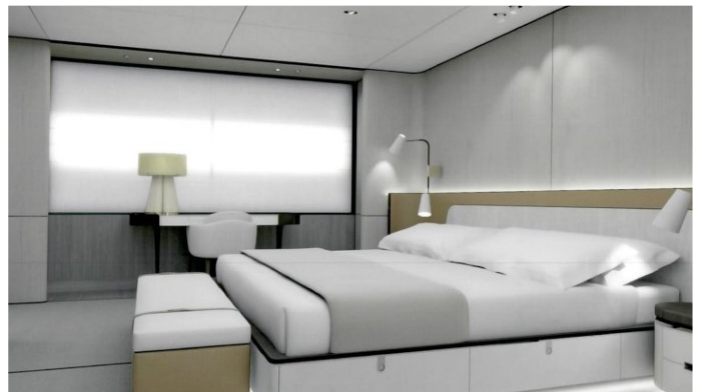

GUESTS	CABINS	CREW
10	5	9

CABIN CONFIGURATION

1 Master	1 Vip
1 Double	2 Twin

CHARTER RATES

SUMMER
from
€275,000 / week + expenses

Details correct as of 23 Aug, 2017

FOR MORE INFORMATION:

[CLICK HERE](#) 

or SCAN QR CODE

MORE PHOTOS, VIDEO OR INTERACTIVE DECK PLANS:

[CLICK HERE](#)

ENDEAVOUR II YACHT CHARTER

Superyacht ENDEAVOUR II was built in 2017 by Rossi Navi. She is a 49.90m / 164ft endurance 50 motor yacht with exterior design by Team 4 Design and interior styling by Salvagni Architetti. ENDEAVOUR II offers accommodation for up to 10 guests in 5 cabins with additional room for her crew of 9. She features a variety of amenities to ensure comfortable charter vacations, including . She also carries an impressive collection of toys as listed below.

ENDEAVOUR II AMENITIES & TOYS

Air Conditioning

Diving

Jet Ski

Wi Fi

For a full up-to-date list of leisure facilities or amenities onboard Motor Yacht Endeavour II please contact your Yacht Charter Broker prior to booking your vacation. If there is a particular water toy that you would like, but it is not listed, then it may be possible to rent this equipment for you.