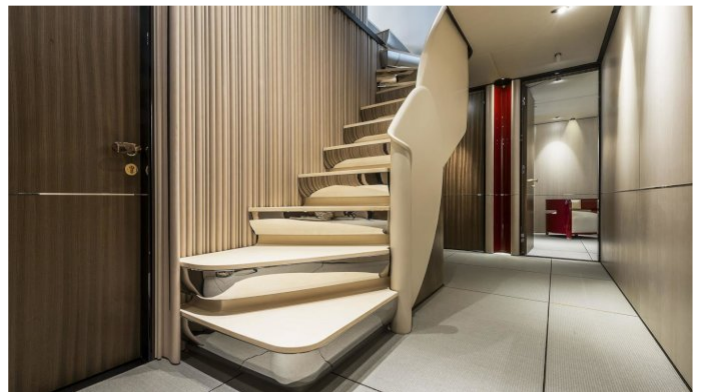

or SCAN QR CODE

MORE PHOTOS, VIDEO OR INTERACTIVE DECK PLANS:

[CLICK HERE](#)

ENDEAVOUR 2 YACHT CHARTER

Superyacht ENDEAVOUR 2 was built in 2017 by Rossi Navi. She is a 49.90m / 164ft Endurance 50 motor yacht with exterior design by Team 4 Design and interior styling by Salvagni Architetti. ENDEAVOUR 2 offers accommodation for up to 10 guests in 5 cabins with additional room for her crew of 9. She features a variety of amenities to ensure comfortable charter vacations, including . She also carries an impressive collection of toys as listed below.