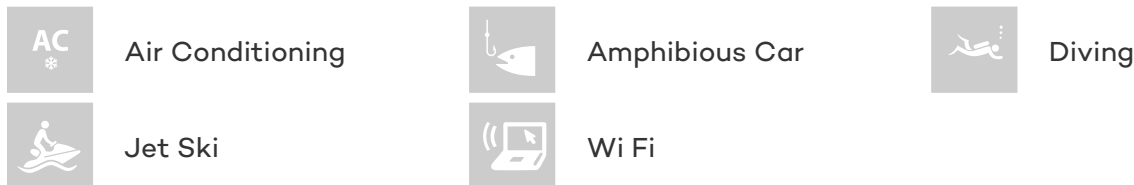

or SCAN QR CODE

MORE PHOTOS, VIDEO OR INTERACTIVE DECK PLANS:

[CLICK HERE](#)

ENDEAVOUR 2 YACHT CHARTER

Superyacht ENDEAVOUR 2 was built in 2017 by Rossi Navi. She is a 49.90m / 164ft Endurance 50 motor yacht with exterior design by Team 4 Design and interior styling by Salvagni Architetti. ENDEAVOUR 2 offers accommodation for up to 10 guests in 5 cabins with additional room for her crew of 9. She features a variety of amenities to ensure comfortable charter vacations, including . She also carries an impressive collection of toys as listed below.

ENDEAVOUR 2 AMENITIES & TOYS

For a full up-to-date list of leisure facilities or amenities onboard Motor Yacht Endeavour 2 please contact your Yacht Charter Broker prior to booking your vacation. If there is a particular water toy that you would like, but it is not listed, then it may be possible to rent this equipment for you.