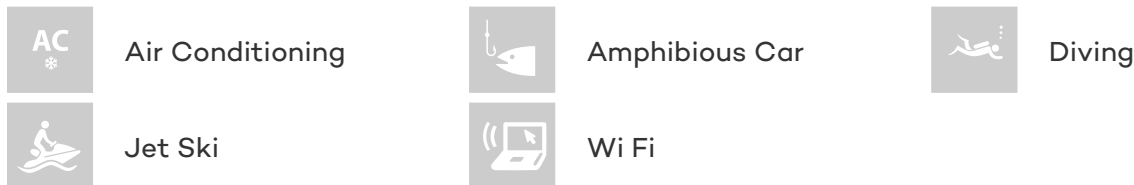

or **SCAN QR CODE**

MORE PHOTOS, VIDEO OR INTERACTIVE DECK PLANS:

[CLICK HERE](#)

ENDEAVOUR 2 YACHT CHARTER

Superyacht ENDEAVOUR 2 was built in 2017 by Rossi Navi. She is a 49.90m / 164ft Endurance 50 motor yacht with exterior design by Team 4 Design and interior styling by Salvagni Architetti. ENDEAVOUR 2 offers accommodation for up to 10 guests in 5 cabins with additional room for her crew of 9. She features a variety of amenities to ensure comfortable charter vacations, including . She also carries an impressive collection of toys as listed below.

ENDEAVOUR 2 AMENITIES & TOYS

For a full up-to-date list of leisure facilities or amenities onboard Motor Yacht Endeavour 2 please contact your Yacht Charter Broker prior to booking your vacation. If there is a particular water toy that you would like, but it is not listed, then it may be possible to rent this equipment for you.