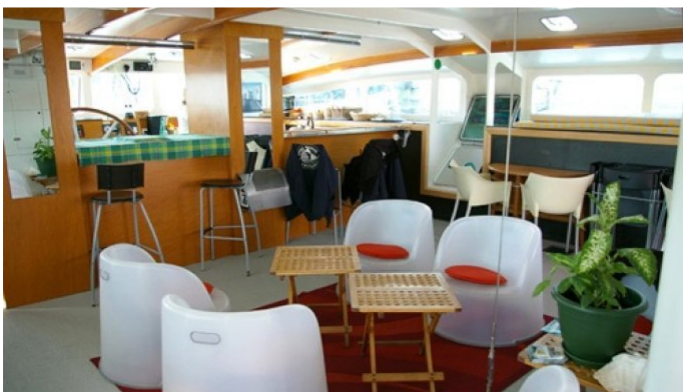

MORE PHOTOS, VIDEO OR INTERACTIVE DECK PLANS: