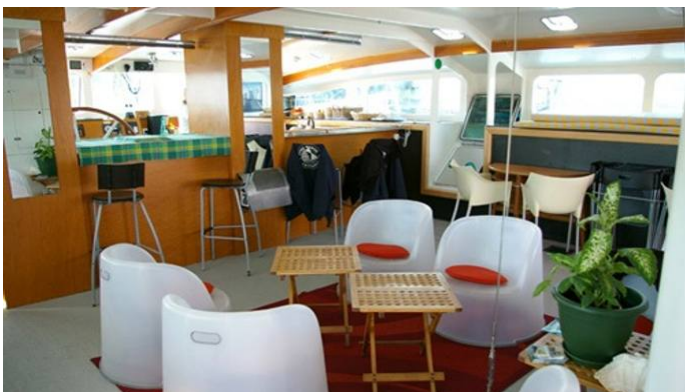

MORE PHOTOS, VIDEO OR INTERACTIVE DECK PLANS: