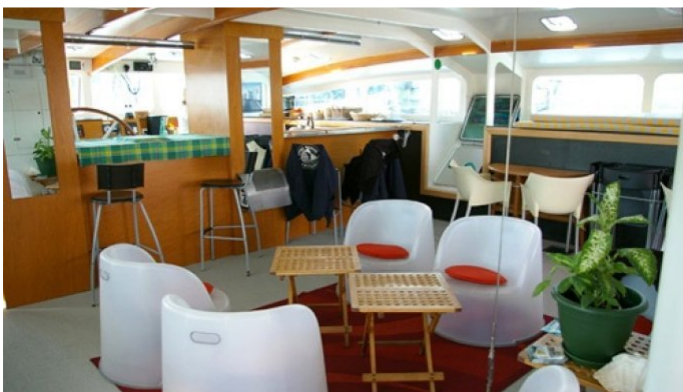

MORE PHOTOS, VIDEO OR INTERACTIVE DECK PLANS:

[CLICK HERE](#)

This document is not contractual. The yacht charters and their particulars displayed in the results above are displayed in good faith and whilst believed to be correct are not guaranteed. YachtCharterFleet.com does not warrant or assume any legal liability or responsibility for the accuracy, completeness, or usefulness of any information and/or images displayed. All information is subject to change without notice and is without warranty. Your preferred charter broker should provide you with yacht specifications, brochure and rates for your chosen dates during your charter yacht selection process. Starting prices are shown in a range of currencies for a one-week charter, unless otherwise indicated.