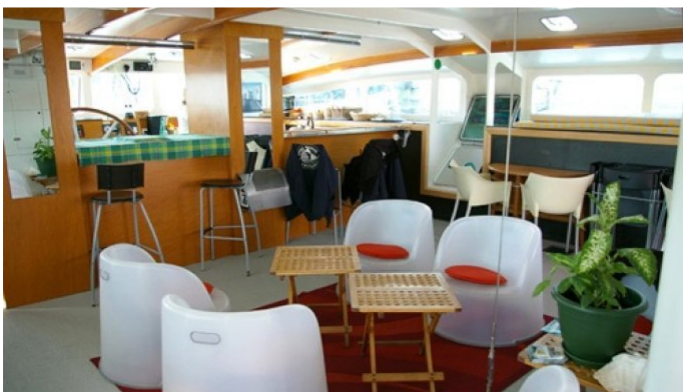

ETOILE MAGIQUE YACHT CHARTER

Superyacht ETOILE MAGIQUE was built in 2004 by Etoile Marine. She is a 24.6m / 81ft motor yacht with exterior design by . ETOILE MAGIQUE offers accommodation for up to 16 guests in 8 cabins with additional room for her crew of 3. She features a variety of amenities to ensure comfortable charter vacations, including . She also carries an impressive collection of toys as listed below.

ETOILE MAGIQUE AMENITIES & TOYS

For a full up-to-date list of leisure facilities or amenities onboard Motor Yacht Etoile Magique please contact your Yacht Charter Broker prior to booking your vacation. If there is a particular water toy that you would like, but it is not listed, then it may be possible to rent this equipment for you.