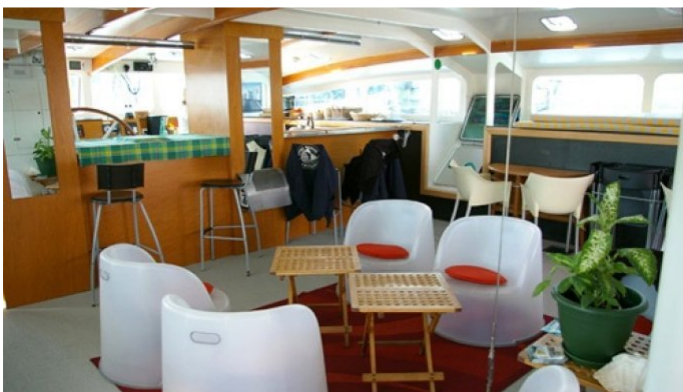

[CLICK HERE](#) 

or SCAN QR CODE

MORE PHOTOS, VIDEO OR INTERACTIVE DECK PLANS:

 [CLICK HERE](#)

ETOILE MAGIQUE YACHT CHARTER

Superyacht ETOILE MAGIQUE was built in 2004 by Etoile Marine. She is a 24.6m / 81ft motor yacht with exterior design by and interior styling by . ETOILE MAGIQUE offers accommodation for up to 16 guests in 8 cabins with additional room for her crew of 3. She features a variety of amenities to ensure comfortable charter vacations, including . She also carries an impressive collection of toys as listed below.

ETOILE MAGIQUE AMENITIES & TOYS

For a full up-to-date list of leisure facilities or amenities onboard Motor Yacht Etoile Magique please contact your Yacht Charter Broker prior to booking your vacation. If there is a particular water toy that you would like, but it is not listed, then it may be possible to rent this equipment for you.