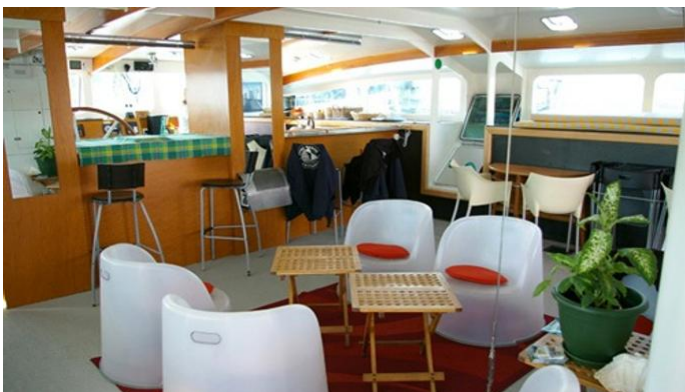

or SCAN QR CODE

MORE PHOTOS, VIDEO OR INTERACTIVE DECK PLANS:

[CLICK HERE](#)

ATARAXIE YACHT CHARTER

Superyacht ATARAXIE was built in 2004 by Etoile Marine. She is a 24.6m / 80'9 motor/sailer yacht with exterior design by Etoile Marine and interior styling by Etoile Marine . Ataraxie offers accommodation for up to 16 guests in 8 cabins with additional room for her crew of 3. She features a variety of amenities to ensure comfortable charter vacations. She also carries an impressive collection of toys as listed below.

ATARAXIE AMENITIES & TOYS

For a full up-to-date list of leisure facilities or amenities onboard Motor/Sailer Yacht Ataraxie please contact your Yacht Charter Broker prior to booking your vacation. If there is a particular water toy that you would like, but it is not listed, then it may be possible to rent this equipment for you.