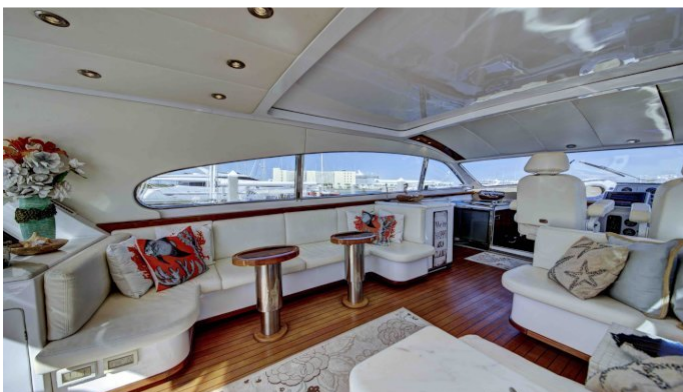

MORE PHOTOS, VIDEO OR INTERACTIVE DECK PLANS:

[CLICK HERE](#)

This document is not contractual. The yacht charters and their particulars displayed in the results above are displayed in good faith and whilst believed to be correct are not guaranteed. YachtCharterFleet.com does not warrant or assume any legal liability or responsibility for the accuracy, completeness, or usefulness of any information and/or images displayed. All information is subject to change without notice and is without warranty. Your preferred charter broker should provide you with yacht specifications, brochure and rates for your chosen dates during your charter yacht selection process. Starting prices are shown in a range of currencies for a one-week charter, unless otherwise indicated.