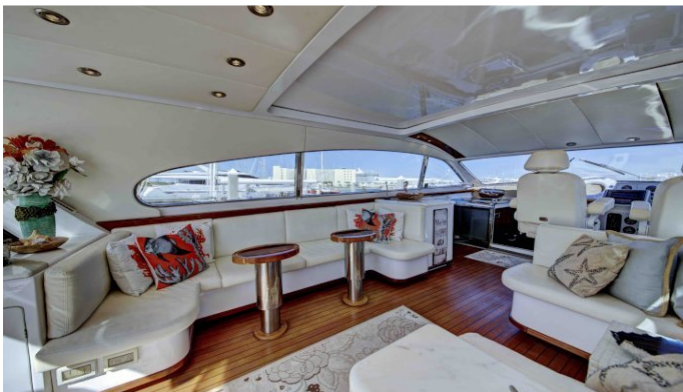

MORE PHOTOS, VIDEO OR INTERACTIVE DECK PLANS:

[CLICK HERE](#)

This document is not contractual. The yacht charters and their particulars displayed in the results above are displayed in good faith and whilst believed to be correct are not guaranteed. YachtCharterFleet.com does not warrant or assume any legal liability or responsibility for the accuracy, completeness, or usefulness of any information and/or images displayed. All information is subject to change without notice and is without warranty. Your preferred charter broker should provide you with yacht specifications, brochure and rates for your chosen dates during your charter yacht selection process. Starting prices are shown in a range of currencies for a one-week charter, unless otherwise indicated.