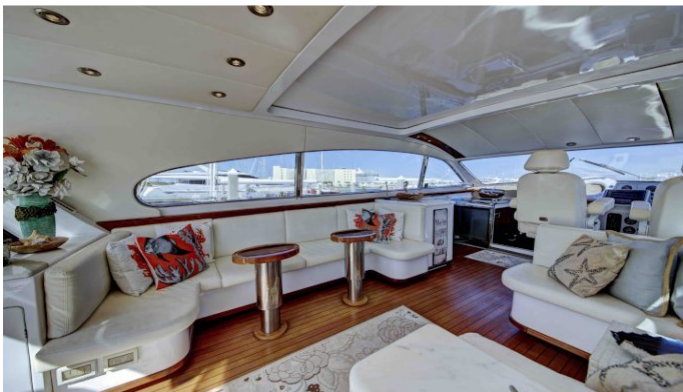

or SCAN QR CODE

MORE PHOTOS, VIDEO OR INTERACTIVE DECK PLANS:

 [CLICK HERE](#)

BET ON IT YACHT CHARTER

Superyacht BET ON IT was built in 2000 by Leopard. She is a 23.78m / 78ft leopard 24 motor yacht with exterior design by Andrea Bacigalupo and interior styling by . BET ON IT offers accommodation for up to 6 guests in 3 cabins with additional room for her crew of 2. She features a variety of amenities to ensure comfortable charter vacations, including Air Conditioning and Air Conditioning. She also carries an impressive collection of toys as listed below.

BET ON IT AMENITIES & TOYS

Air Conditioning

Kayaking

Seabob

Snorkeling

For a full up-to-date list of leisure facilities or amenities onboard Motor Yacht Bet On It please contact your Yacht Charter Broker prior to booking your vacation. If there is a particular water toy that you would like, but it is not listed, then it may be possible to rent this equipment for you.