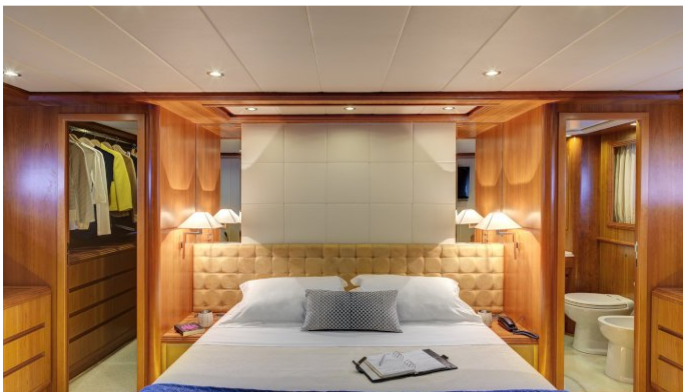

MORE PHOTOS, VIDEO OR INTERACTIVE DECK PLANS:

[CLICK HERE](#)