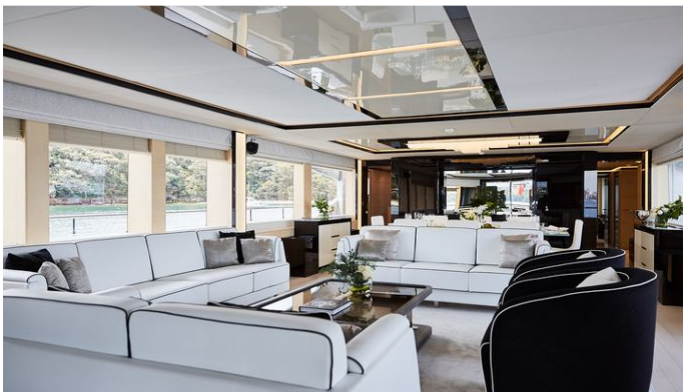

MORE PHOTOS, VIDEO OR INTERACTIVE DECK PLANS:

[CLICK HERE](#)