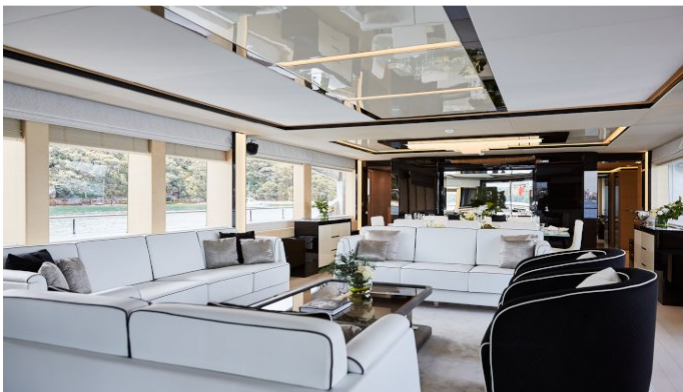

[CLICK HERE](#) 

or SCAN QR CODE

MORE PHOTOS, VIDEO OR INTERACTIVE DECK PLANS:

[CLICK HERE](#)

GHOST II YACHT CHARTER

Superyacht GHOST II was built in 2016 by Gulf Craft. She is a 37.3m / 122ft Majesty 122 motor yacht with exterior design by Gulf Craft and interior styling by Gulf Craft. GHOST II offers accommodation for up to 12 guests in 5 cabins with additional room for her crew of 6. She features a variety of amenities to ensure comfortable charter vacations, including Air Conditioning, Deck Jacuzzi, Stabilisers underway, Stabilizers at Anchor, WiFi connection on board, Swimming Platform and Underwater Lights. She also carries an impressive collection of toys as listed below.