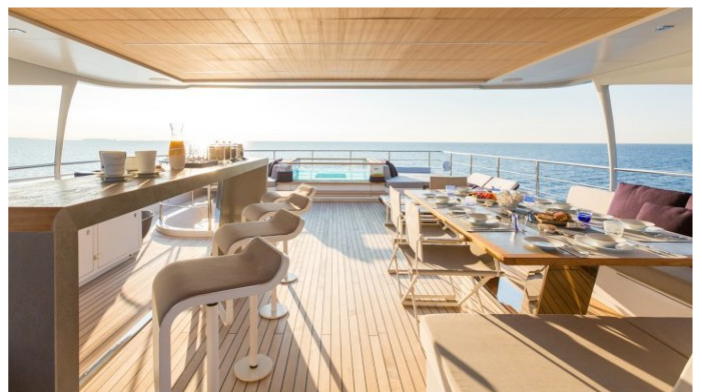

MORE PHOTOS, VIDEO OR INTERACTIVE DECK PLANS:

[CLICK HERE](#)

This document is not contractual. The yacht charters and their particulars displayed in the results above are displayed in good faith and whilst believed to be correct are not guaranteed. YachtCharterFleet.com does not warrant or assume any legal liability or responsibility for the accuracy, completeness, or usefulness of any information and/or images displayed. All information is subject to change without notice and is without warranty. Your preferred charter broker should provide you with yacht specifications, brochure and rates for your chosen dates during your charter yacht selection process. Starting prices are shown in a range of currencies for a one-week charter, unless otherwise indicated.