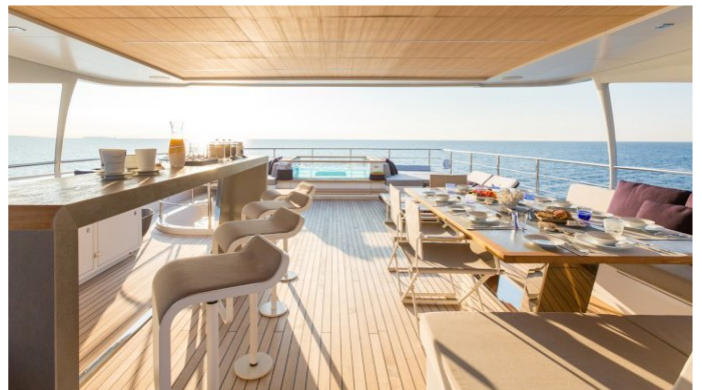

MORE PHOTOS, VIDEO OR INTERACTIVE DECK PLANS:

[CLICK HERE](#)

This document is not contractual. The yacht charters and their particulars displayed in the results above are displayed in good faith and whilst believed to be correct are not guaranteed. YachtCharterFleet.com does not warrant or assume any legal liability or responsibility for the accuracy, completeness, or usefulness of any information and/or images displayed. All information is subject to change without notice and is without warranty. Your preferred charter broker should provide you with yacht specifications, brochure and rates for your chosen dates during your charter yacht selection process. Starting prices are shown in a range of currencies for a one-week charter, unless otherwise indicated.