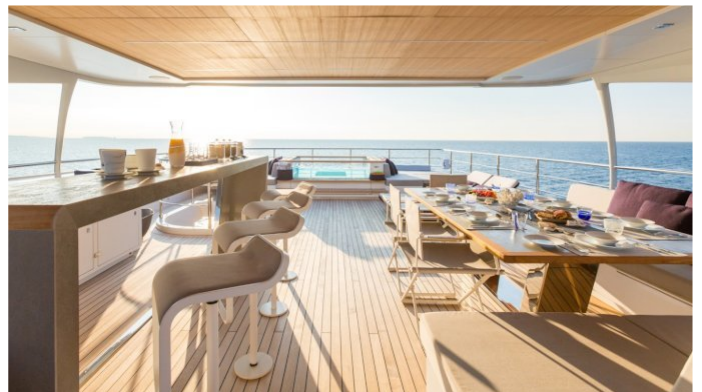

MORE PHOTOS, VIDEO OR INTERACTIVE DECK PLANS:

[CLICK HERE](#)

This document is not contractual. The yacht charters and their particulars displayed in the results above are displayed in good faith and whilst believed to be correct are not guaranteed. YachtCharterFleet.com does not warrant or assume any legal liability or responsibility for the accuracy, completeness, or usefulness of any information and/or images displayed. All information is subject to change without notice and is without warranty. Your preferred charter broker should provide you with yacht specifications, brochure and rates for your chosen dates during your charter yacht selection process. Starting prices are shown in a range of currencies for a one-week charter, unless otherwise indicated.