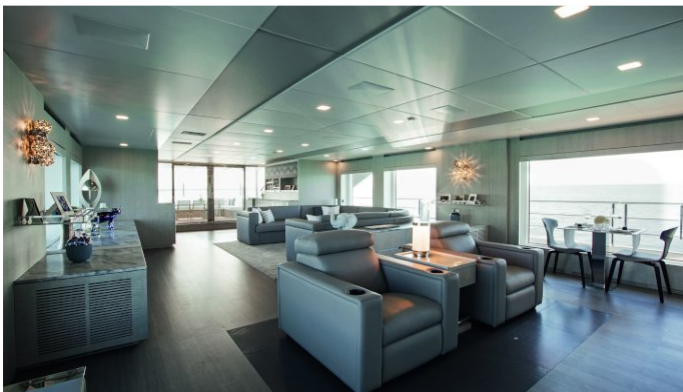

MORE PHOTOS, VIDEO OR INTERACTIVE DECK PLANS:

[CLICK HERE](#)

This document is not contractual. The yacht charters and their particulars displayed in the results above are displayed in good faith and whilst believed to be correct are not guaranteed. YachtCharterFleet.com does not warrant or assume any legal liability or responsibility for the accuracy, completeness, or usefulness of any information and/or images displayed. All information is subject to change without notice and is without warranty. Your preferred charter broker should provide you with yacht specifications, brochure and rates for your chosen dates during your charter yacht selection process. Starting prices are shown in a range of currencies for a one-week charter, unless otherwise indicated.