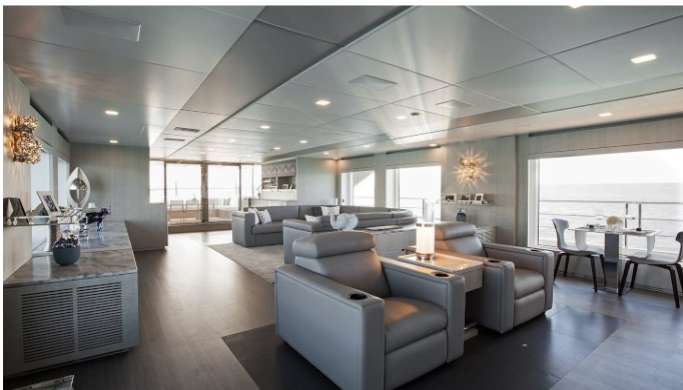

MORE PHOTOS, VIDEO OR INTERACTIVE DECK PLANS:

[CLICK HERE](#)

This document is not contractual. The yacht charters and their particulars displayed in the results above are displayed in good faith and whilst believed to be correct are not guaranteed. YachtCharterFleet.com does not warrant or assume any legal liability or responsibility for the accuracy, completeness, or usefulness of any information and/or images displayed. All information is subject to change without notice and is without warranty. Your preferred charter broker should provide you with yacht specifications, brochure and rates for your chosen dates during your charter yacht selection process. Starting prices are shown in a range of currencies for a one-week charter, unless otherwise indicated.