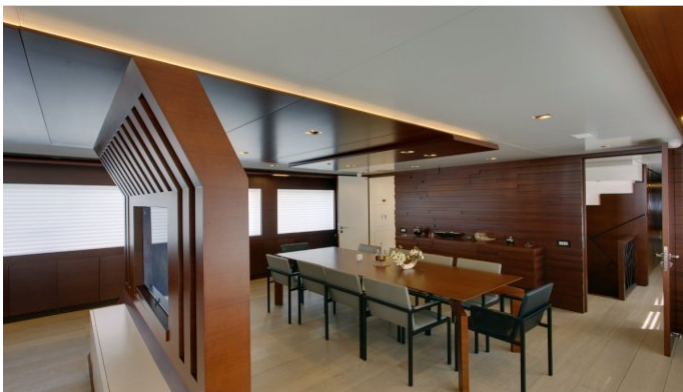

MORE PHOTOS, VIDEO OR INTERACTIVE DECK PLANS:

[CLICK HERE](#)

This document is not contractual. The yacht charters and their particulars displayed in the results above are displayed in good faith and whilst believed to be correct are not guaranteed. YachtCharterFleet.com does not warrant or assume any legal liability or responsibility for the accuracy, completeness, or usefulness of any information and/or images displayed. All information is subject to change without notice and is without warranty. Your preferred charter broker should provide you with yacht specifications, brochure and rates for your chosen dates during your charter yacht selection process. Starting prices are shown in a range of currencies for a one-week charter, unless otherwise indicated.