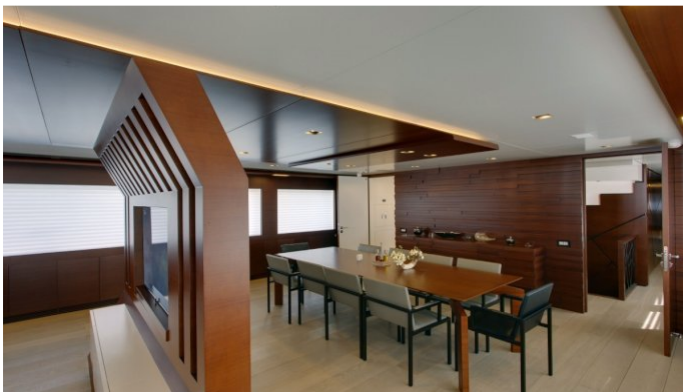

MORE PHOTOS, VIDEO OR INTERACTIVE DECK PLANS:

[CLICK HERE](#)