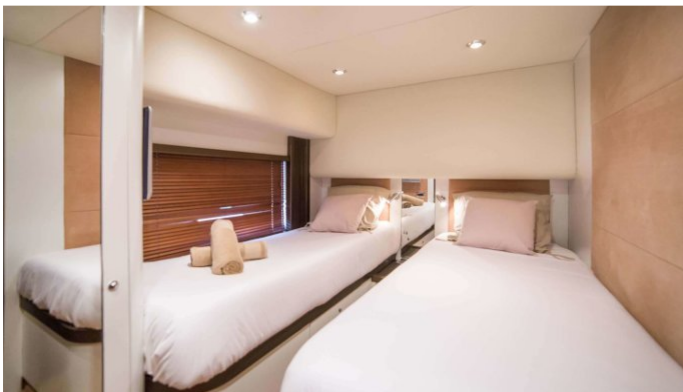

MORE PHOTOS, VIDEO OR INTERACTIVE DECK PLANS:

[CLICK HERE](#)

JUST SMILE YACHT CHARTER

Superyacht JUST SMILE was built in 2006 by Sunseeker. She is a 24.99m / 82ft predator 82 motor yacht with exterior design by Sunseeker and interior styling by Sunseeker. JUST SMILE offers accommodation for up to 7 guests in 4 cabins with additional room for her crew of 3. She features a variety of amenities to ensure comfortable charter vacations, including Air Conditioning. She also carries an impressive collection of toys as listed below.