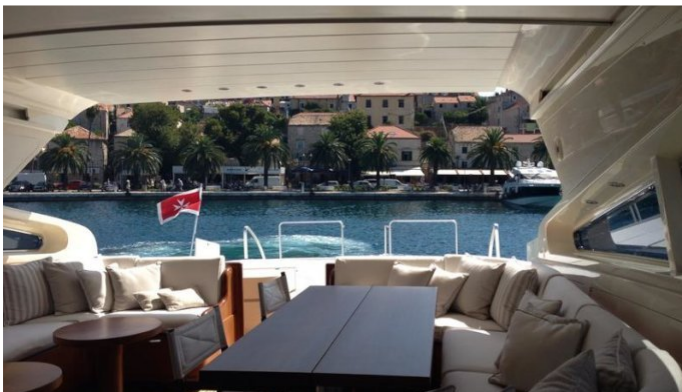

MORE PHOTOS, VIDEO OR INTERACTIVE DECK PLANS:

[CLICK HERE](#)

This document is not contractual. The yacht charters and their particulars displayed in the results above are displayed in good faith and whilst believed to be correct are not guaranteed. YachtCharterFleet.com does not warrant or assume any legal liability or responsibility for the accuracy, completeness, or usefulness of any information and/or images displayed. All information is subject to change without notice and is without warranty. Your preferred charter broker should provide you with yacht specifications, brochure and rates for your chosen dates during your charter yacht selection process. Starting prices are shown in a range of currencies for a one-week charter, unless otherwise indicated.