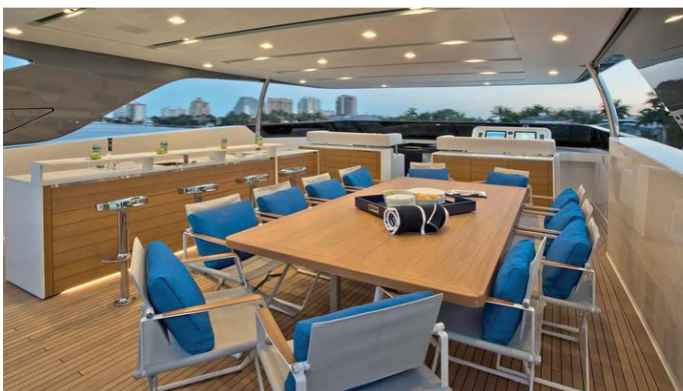

MORE PHOTOS, VIDEO OR INTERACTIVE DECK PLANS:

[CLICK HERE](#)

This document is not contractual. The yacht charters and their particulars displayed in the results above are displayed in good faith and whilst believed to be correct are not guaranteed. YachtCharterFleet.com does not warrant or assume any legal liability or responsibility for the accuracy, completeness, or usefulness of any information and/or images displayed. All information is subject to change without notice and is without warranty. Your preferred charter broker should provide you with yacht specifications, brochure and rates for your chosen dates during your charter yacht selection process. Starting prices are shown in a range of currencies for a one-week charter, unless otherwise indicated.