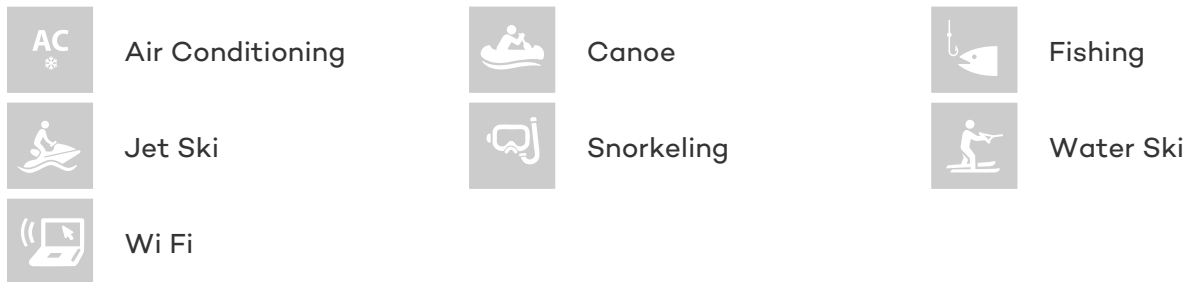

ACCOMMODATION

GUESTS	CABINS	CREW
10	5	5

CABIN CONFIGURATION
1 Master 2 Double
1 Twin

CHARTER RATES

SUMMER
from
€21,875 / week + expenses

WINTER
from
€17,500 / week + expenses

Details correct as of 17 Nov, 2018

FOR MORE INFORMATION:

[CLICK HERE](#) 

or SCAN QR CODE

MORE PHOTOS, VIDEO OR INTERACTIVE DECK PLANS:

[CLICK HERE](#)

ESTRELLA DE MAR YACHT CHARTER

Superyacht ESTRELLA DE MAR was built in 2011 by Bodrum Shipyard. She is a 34m / 112ft motor/sailer yacht with exterior design by . ESTRELLA DE MAR offers accommodation for up to 10 guests in 5 cabins with additional room for her crew of 5. She features a variety of amenities to ensure comfortable charter vacations, including Air Conditioning and WiFi connection on board. She also carries an impressive collection of toys as listed below.

ESTRELLA DE MAR AMENITIES & TOYS

For a full up-to-date list of leisure facilities or amenities onboard Motor/Sailer Yacht Estrella De Mar please contact your Yacht Charter Broker prior to booking your vacation. If there is a particular water toy that you would like, but it is not listed, then it may be possible to rent this equipment for you.