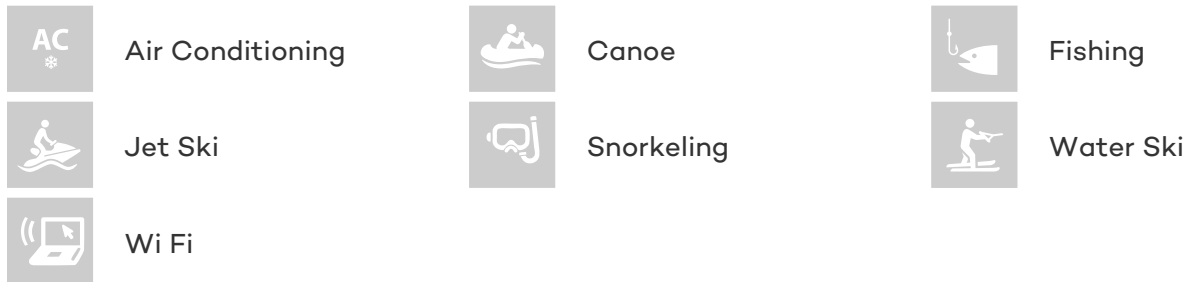

ACCOMMODATION

GUESTS	CABINS	CREW
10	5	5

CABIN CONFIGURATION

1 Master 2 Double
1 Twin

CHARTER RATES

SUMMER
from
€17,500 / week + expenses

WINTER
from
€17,500 / week + expenses

Details correct as of 27 Jun, 2017

FOR MORE INFORMATION:

[CLICK HERE](#) 

or SCAN QR CODE

MORE PHOTOS, VIDEO OR INTERACTIVE DECK PLANS:

[CLICK HERE](#)

ESTRELLA DE MAR YACHT CHARTER

Superyacht ESTRELLA DE MAR was built in 2011 by Bodrum Shipyard. She is a 34m / 112ft motor/sailer yacht with exterior design by and interior styling by . ESTRELLA DE MAR offers accommodation for up to 10 guests in 5 cabins with additional room for her crew of 5. She features a variety of amenities to ensure comfortable charter vacations, including Air Conditioning, WiFi connection on board and Air Conditioning. She also carries an impressive collection of toys as listed below.

ESTRELLA DE MAR AMENITIES & TOYS

For a full up-to-date list of leisure facilities or amenities onboard Motor/Sailer Yacht Estrella De Mar please contact your Yacht Charter Broker prior to booking your vacation. If there is a particular water toy that you would like, but it is not listed, then it may be possible to rent this equipment for you.