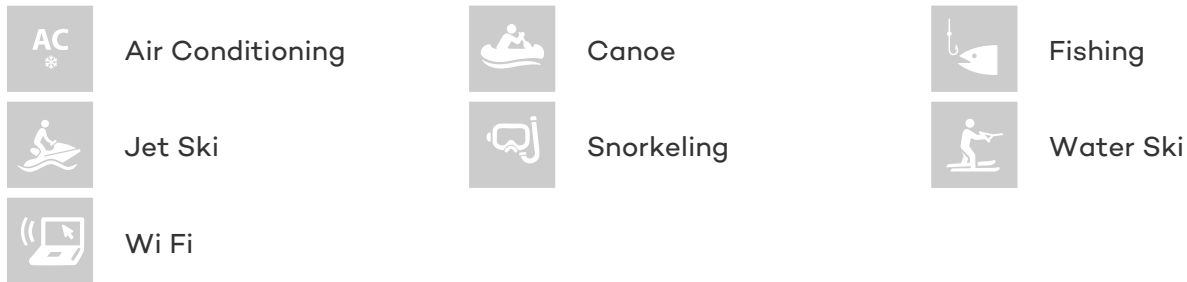

FOR MORE INFORMATION:

[CLICK HERE](#)

or **SCAN QR CODE**

MORE PHOTOS, VIDEO OR INTERACTIVE DECK PLANS:

[CLICK HERE](#)

ESTRELLA DE MAR YACHT CHARTER

Superyacht ESTRELLA DE MAR was built in 2011 by Bodrum Shipyard. She is a 34m / 112ft motor/sailer yacht with exterior design by and interior styling by . ESTRELLA DE MAR offers accommodation for up to 10 guests in 5 cabins with additional room for her crew of 5. She features a variety of amenities to ensure comfortable charter vacations, including Air Conditioning, WiFi connection on board and Air Conditioning. She also carries an impressive collection of toys as listed below.

ESTRELLA DE MAR AMENITIES & TOYS

For a full up-to-date list of leisure facilities or amenities onboard Motor/Sailer Yacht Estrella De Mar please contact your Yacht Charter Broker prior to booking your vacation. If there is a particular water toy that you would like, but it is not listed, then it may be possible to rent this equipment for you.