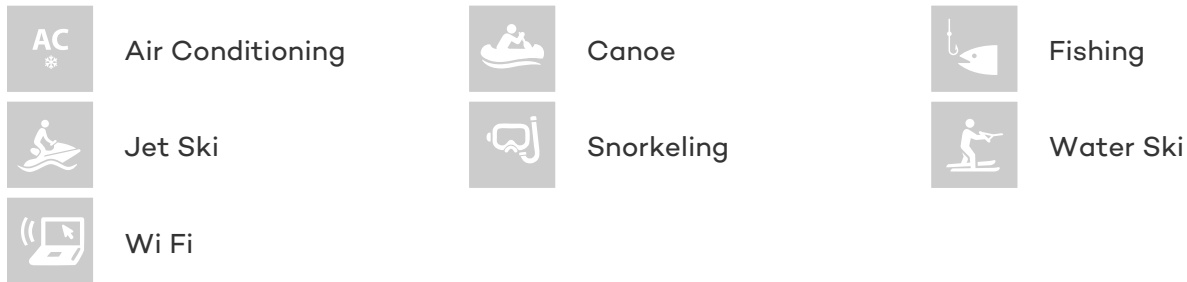

ACCOMMODATION

GUESTS	CABINS	CREW
10	5	5

CABIN CONFIGURATION

1 Master 2 Double
1 Twin

CHARTER RATES

SUMMER
from
€21,875 / week + expenses

WINTER
from
€17,500 / week + expenses

Details correct as of 24 Mar, 2018

FOR MORE INFORMATION:

[CLICK HERE](#) 

or SCAN QR CODE

MORE PHOTOS, VIDEO OR INTERACTIVE DECK PLANS:

[CLICK HERE](#)

ESTRELLA DE MAR YACHT CHARTER

Superyacht ESTRELLA DE MAR was built in 2011 by Bodrum Shipyard. She is a 34m / 112ft motor/sailer yacht with exterior design by and interior styling by . ESTRELLA DE MAR offers accommodation for up to 10 guests in 5 cabins with additional room for her crew of 5. She features a variety of amenities to ensure comfortable charter vacations, including Air Conditioning, WiFi connection on board and Air Conditioning. She also carries an impressive collection of toys as listed below.

ESTRELLA DE MAR AMENITIES & TOYS

For a full up-to-date list of leisure facilities or amenities onboard Motor/Sailer Yacht Estrella De Mar please contact your Yacht Charter Broker prior to booking your vacation. If there is a particular water toy that you would like, but it is not listed, then it may be possible to rent this equipment for you.