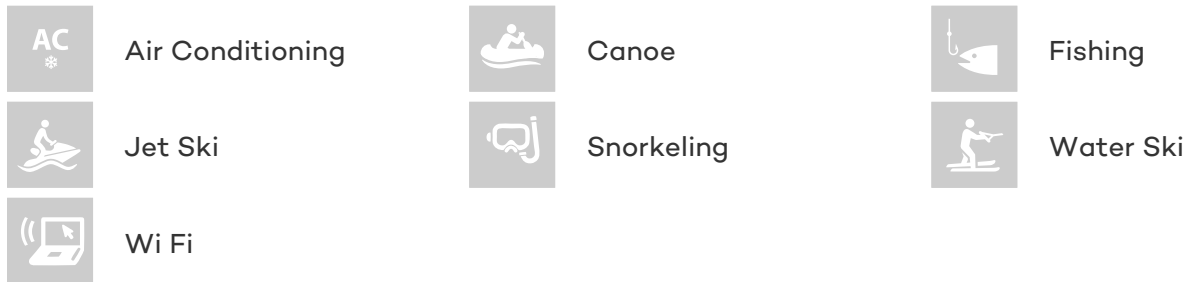

ACCOMMODATION

GUESTS	CABINS	CREW
10	5	5

CABIN CONFIGURATION

1 Master 2 Double
1 Twin

CHARTER RATES

SUMMER
from
€21,875 / week + expenses

WINTER
from
€17,500 / week + expenses

Details correct as of 21 May, 2018

FOR MORE INFORMATION:

[CLICK HERE](#) 

or SCAN QR CODE

MORE PHOTOS, VIDEO OR INTERACTIVE DECK PLANS:

[CLICK HERE](#)

ESTRELLA DE MAR YACHT CHARTER

Superyacht ESTRELLA DE MAR was built in 2011 by Bodrum Shipyard. She is a 34m / 112ft motor/sailer yacht with exterior design by and interior styling by . ESTRELLA DE MAR offers accommodation for up to 10 guests in 5 cabins with additional room for her crew of 5. She features a variety of amenities to ensure comfortable charter vacations, including Air Conditioning and WiFi connection on board. She also carries an impressive collection of toys as listed below.

ESTRELLA DE MAR AMENITIES & TOYS

For a full up-to-date list of leisure facilities or amenities onboard Motor/Sailer Yacht Estrella De Mar please contact your Yacht Charter Broker prior to booking your vacation. If there is a particular water toy that you would like, but it is not listed, then it may be possible to rent this equipment for you.