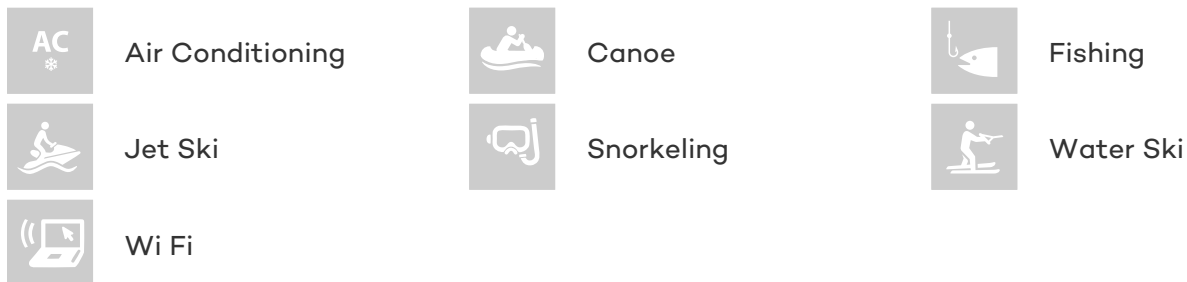

## ESTRELLA DE MAR YACHT CHARTER

Superyacht ESTRELLA DE MAR was built in 2011 by Bodrum Shipyard. She is a 34m / 112ft motor/sailer yacht with exterior design by and interior styling by . ESTRELLA DE MAR offers accommodation for up to 10 guests in 5 cabins with additional room for her crew of 5. She features a variety of amenities to ensure comfortable charter vacations, including Air Conditioning, WiFi connection on board and Air Conditioning. She also carries an impressive collection of toys as listed below.

## ESTRELLA DE MAR AMENITIES & TOYS

For a full up-to-date list of leisure facilities or amenities onboard Motor/Sailer Yacht Estrella De Mar please contact your Yacht Charter Broker prior to booking your vacation. If there is a particular water toy that you would like, but it is not listed, then it may be possible to rent this equipment for you.