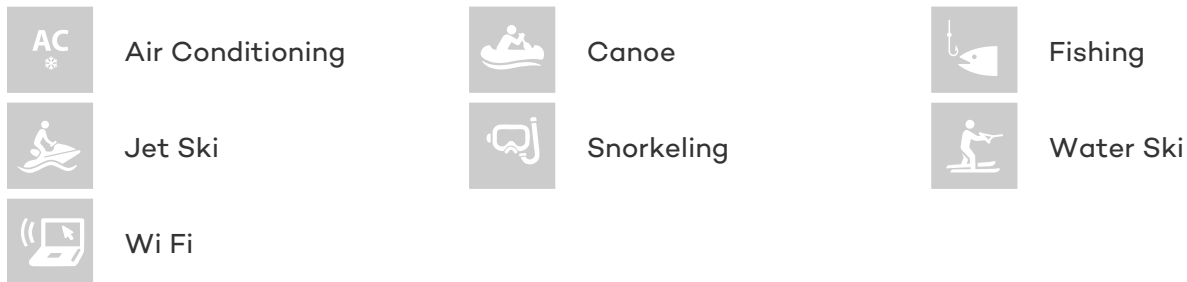

ACCOMMODATION

GUESTS	CABINS	CREW
10	5	5

CABIN CONFIGURATION

1 Master 2 Double
1 Twin

CHARTER RATES

SUMMER
from
€21,875 / week + expenses

WINTER
from
€17,500 / week + expenses

Details correct as of 17 Aug, 2018

FOR MORE INFORMATION:

[CLICK HERE](#) 

or SCAN QR CODE

MORE PHOTOS, VIDEO OR INTERACTIVE DECK PLANS:

[CLICK HERE](#)

ESTRELLA DE MAR YACHT CHARTER

Superyacht ESTRELLA DE MAR was built in 2011 by Bodrum Shipyard. She is a 34m / 112ft motor/sailer yacht with exterior design by . ESTRELLA DE MAR offers accommodation for up to 10 guests in 5 cabins with additional room for her crew of 5. She features a variety of amenities to ensure comfortable charter vacations, including Air Conditioning and WiFi connection on board. She also carries an impressive collection of toys as listed below.

ESTRELLA DE MAR AMENITIES & TOYS

For a full up-to-date list of leisure facilities or amenities onboard Motor/Sailer Yacht Estrella De Mar please contact your Yacht Charter Broker prior to booking your vacation. If there is a particular water toy that you would like, but it is not listed, then it may be possible to rent this equipment for you.