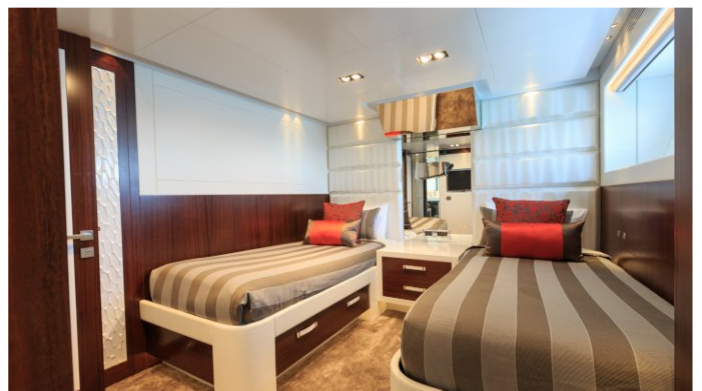

MORE PHOTOS, VIDEO OR INTERACTIVE DECK PLANS:

[CLICK HERE](#)

This document is not contractual. The yacht charters and their particulars displayed in the results above are displayed in good faith and whilst believed to be correct are not guaranteed. YachtCharterFleet.com does not warrant or assume any legal liability or responsibility for the accuracy, completeness, or usefulness of any information and/or images displayed. All information is subject to change without notice and is without warranty. Your preferred charter broker should provide you with yacht specifications, brochure and rates for your chosen dates during your charter yacht selection process. Starting prices are shown in a range of currencies for a one-week charter, unless otherwise indicated.