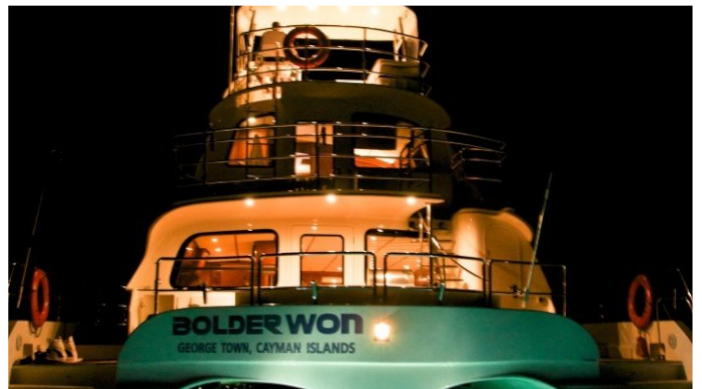

MORE PHOTOS, VIDEO OR INTERACTIVE DECK PLANS:

[CLICK HERE](#)