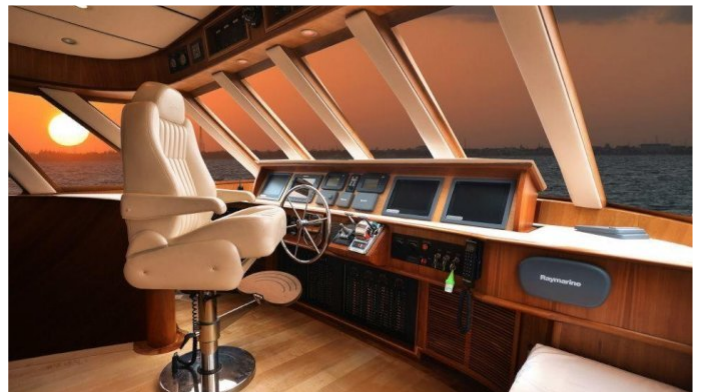

MORE PHOTOS, VIDEO OR INTERACTIVE DECK PLANS:

[CLICK HERE](#)