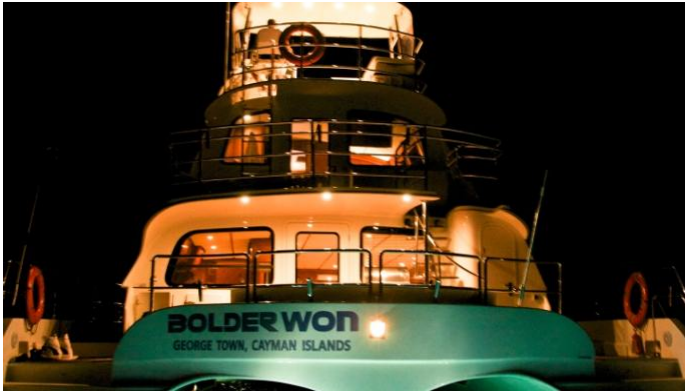

MORE PHOTOS, VIDEO OR INTERACTIVE DECK PLANS: