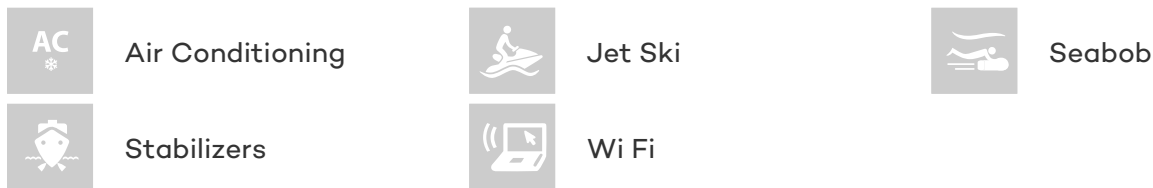

YachtCharterFleet

THE SMARTEST WAY TO SEARCH

MINX

Yacht Charter Details for 'Minx', the 26.82m Superyacht built by Princess

SPECIFICATIONS

LENGTH
26.82m / 88ft

BEAM DRAFT
6.30m / 21ft 1.70m / 6ft

YEAR
2015

CRUISING SPEED
29 Knots

ACCOMMODATION

GUESTS	CABINS	CREW
8	4	4

CABIN CONFIGURATION
1 Master 2 Double
1 Twin

CHARTER RATES

SUMMER
from
€55,000 / week + expenses

WINTER
from
€55,000 / week + expenses

Details correct as of 20 Aug, 2018

FOR MORE INFORMATION:

[CLICK HERE](#) 

or SCAN QR CODE

MORE PHOTOS, VIDEO OR INTERACTIVE DECK PLANS:

[CLICK HERE](#)

MINX YACHT CHARTER

Superyacht MINX was built in 2015 by Princess. She is a 26.82m / 88ft Princess Y88 motor yacht with exterior design by Bernard Olesinski. MINX offers accommodation for up to 8 guests in 4 cabins with additional room for her crew of 4. She features a variety of amenities to ensure comfortable charter vacations, including Air Conditioning, Stabilisers underway, WiFi connection on board and Stabilizers at Anchor. She also carries an impressive collection of toys as listed below.

MINX AMENITIES & TOYS

For a full up-to-date list of leisure facilities or amenities onboard Motor Yacht Minx please contact your Yacht Charter Broker prior to booking your vacation. If there is a particular water toy that you would like, but it is not listed, then it may be possible to rent this equipment for you.