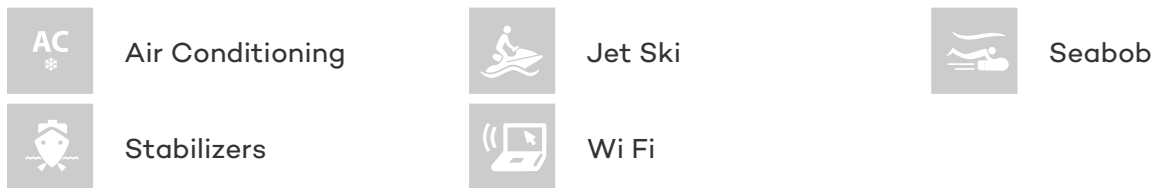

YachtCharterFleet

THE SMARTEST WAY TO SEARCH

MINX

Yacht Charter Details for 'Minx', the 26.82m Superyacht built by Princess

SPECIFICATIONS

LENGTH
26.82m / 88ft

BEAM DRAFT
6.30m / 21ft 1.70m / 6ft

YEAR
2015

CRUISING SPEED
29 Knots

ACCOMMODATION

GUESTS	CABINS	CREW
8	4	4

CABIN CONFIGURATION
1 Master 2 Double
1 Twin

CHARTER RATES

SUMMER
from
€55,000 / week + expenses

WINTER
from
€55,000 / week + expenses

Details correct as of 14 Nov, 2018

FOR MORE INFORMATION:

[CLICK HERE](#) 

or SCAN QR CODE

MORE PHOTOS, VIDEO OR INTERACTIVE DECK PLANS:

 [CLICK HERE](#)

MINX YACHT CHARTER

Superyacht MINX was built in 2015 by Princess. She is a 26.82m / 88ft Princess Y88 motor yacht with exterior design by Bernard Olesinski. MINX offers accommodation for up to 8 guests in 4 cabins with additional room for her crew of 4. She features a variety of amenities to ensure comfortable charter vacations, including Air Conditioning, Stabilisers underway, WiFi connection on board and Stabilizers at Anchor. She also carries an impressive collection of toys as listed below.

MINX AMENITIES & TOYS

For a full up-to-date list of leisure facilities or amenities onboard Motor Yacht Minx please contact your Yacht Charter Broker prior to booking your vacation. If there is a particular water toy that you would like, but it is not listed, then it may be possible to rent this equipment for you.