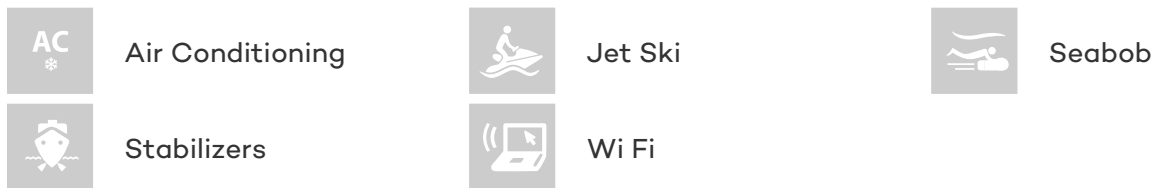

YachtCharterFleet

THE SMARTEST WAY TO SEARCH

MINX

Yacht Charter Details for 'Minx', the 26.82m Superyacht built by Princess

SPECIFICATIONS

LENGTH
26.82m / 88ft

BEAM DRAFT
6.30m / 21ft 1.70m / 6ft

YEAR
2015

CRUISING SPEED
29 Knots

ACCOMMODATION

GUESTS	CABINS	CREW
8	4	4

CABIN CONFIGURATION
1 Master 2 Double
1 Twin

CHARTER RATES

SUMMER
from
€55,000 / week + expenses

WINTER
from
€55,000 / week + expenses

Details correct as of 26 Sep, 2017

FOR MORE INFORMATION:

[CLICK HERE](#) 

or SCAN QR CODE

MORE PHOTOS, VIDEO OR INTERACTIVE DECK PLANS:

 [CLICK HERE](#)

MINX YACHT CHARTER

Superyacht MINX was built in 2015 by Princess. She is a 26.82m / 88ft princess 88 motor yacht with exterior design by Bernard Olesinski and interior styling by . MINX offers accommodation for up to 8 guests in 4 cabins with additional room for her crew of 4. She features a variety of amenities to ensure comfortable charter vacations, including Air Conditioning, Stabilisers underway, Air Conditioning, Stabilisers underway, WiFi connection on board, Stabilizers at Anchor and At anchor Stabilizers. She also carries an impressive collection of toys as listed below.

MINX AMENITIES & TOYS

For a full up-to-date list of leisure facilities or amenities onboard Motor Yacht Minx please contact your Yacht Charter Broker prior to booking your vacation. If there is a particular water toy that you would like, but it is not listed, then it may be possible to rent this equipment for you.