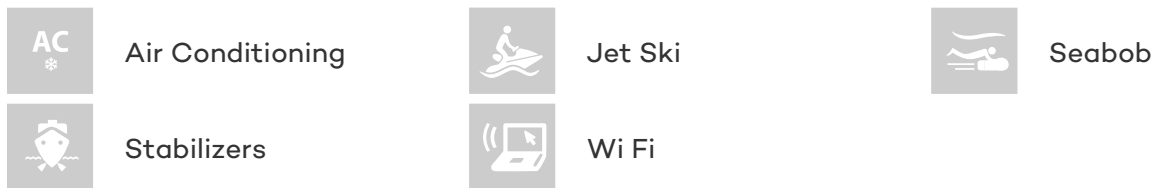

MINX YACHT CHARTER

Superyacht MINX was built in 2015 by Princess. She is a 26.82m / 88ft princess 88 motor yacht with exterior design by Bernard Olesinski and interior styling by . MINX offers accommodation for up to 8 guests in 4 cabins with additional room for her crew of 4. She features a variety of amenities to ensure comfortable charter vacations, including Air Conditioning, Stabilisers underway, Air Conditioning, Stabilisers underway, WiFi connection on board, Stabilizers at Anchor and At anchor Stabilizers. She also carries an impressive collection of toys as listed below.

MINX AMENITIES & TOYS

For a full up-to-date list of leisure facilities or amenities onboard Motor Yacht Minx please contact your Yacht Charter Broker prior to booking your vacation. If there is a particular water toy that you would like, but it is not listed, then it may be possible to rent this equipment for you.

MORE TENDERS, TOYS & YACHT AMMENITIES INFO:

[CLICK HERE](#)

CHARTER MINX

If you are interested in chartering MINX please contact your yacht charter broker for more information about booking a luxury charter vacation on board this Princess superyacht .