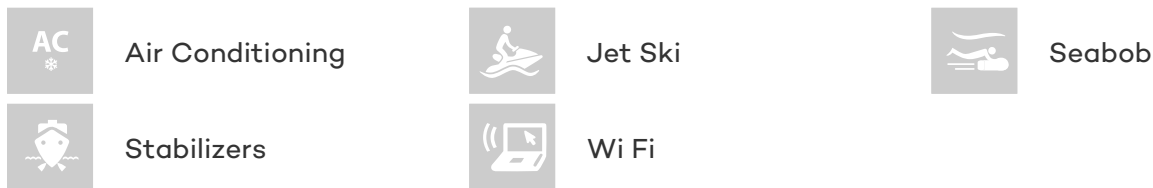

YachtCharterFleet

THE SMARTEST WAY TO SEARCH

MINX

Yacht Charter Details for 'Minx', the 26.82m Superyacht built by Princess

SPECIFICATIONS

LENGTH
26.82m / 88ft

BEAM DRAFT
6.30m / 21ft 1.70m / 6ft

YEAR
2015

CRUISING SPEED
29 Knots

ACCOMMODATION

GUESTS	CABINS	CREW
8	4	4

CABIN CONFIGURATION
1 Master 2 Double
1 Twin

CHARTER RATES

SUMMER
from
€55,000 / week + expenses

WINTER
from
€55,000 / week + expenses

Details correct as of 15 Aug, 2018

FOR MORE INFORMATION:

[CLICK HERE](#) 

or SCAN QR CODE

MORE PHOTOS, VIDEO OR INTERACTIVE DECK PLANS:

 [CLICK HERE](#)

MINX YACHT CHARTER

Superyacht MINX was built in 2015 by Princess. She is a 26.82m / 88ft Princess Y88 motor yacht with exterior design by Bernard Olesinski. MINX offers accommodation for up to 8 guests in 4 cabins with additional room for her crew of 4. She features a variety of amenities to ensure comfortable charter vacations, including Air Conditioning, Stabilisers underway, WiFi connection on board and Stabilizers at Anchor. She also carries an impressive collection of toys as listed below.

MINX AMENITIES & TOYS

For a full up-to-date list of leisure facilities or amenities onboard Motor Yacht Minx please contact your Yacht Charter Broker prior to booking your vacation. If there is a particular water toy that you would like, but it is not listed, then it may be possible to rent this equipment for you.