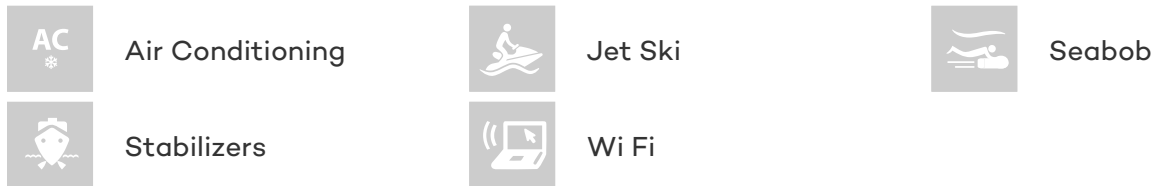

YachtCharterFleet

THE SMARTEST WAY TO SEARCH

MINX

Yacht Charter Details for 'Minx', the 26.82m Superyacht built by Princess

SPECIFICATIONS

LENGTH
26.82m / 88ft

BEAM DRAFT
6.30m / 21ft 1.70m / 6ft

YEAR
2015

CRUISING SPEED
29 Knots

ACCOMMODATION

GUESTS	CABINS	CREW
8	4	4

CABIN CONFIGURATION
1 Master 2 Double
1 Twin

CHARTER RATES

SUMMER
from
€55,000 / week + expenses

WINTER
from
€55,000 / week + expenses

Details correct as of 22 Apr, 2018

FOR MORE INFORMATION:

[CLICK HERE](#) 

or SCAN QR CODE

MORE PHOTOS, VIDEO OR INTERACTIVE DECK PLANS:

 [CLICK HERE](#)

MINX YACHT CHARTER

Superyacht MINX was built in 2015 by Princess. She is a 26.82m / 88ft princess 88 motor yacht with exterior design by Bernard Olesinski and interior styling by . MINX offers accommodation for up to 8 guests in 4 cabins with additional room for her crew of 4. She features a variety of amenities to ensure comfortable charter vacations, including Air Conditioning, Stabilisers underway, Air Conditioning, Stabilisers underway, WiFi connection on board, Stabilizers at Anchor and At anchor Stabilizers. She also carries an impressive collection of toys as listed below.

MINX AMENITIES & TOYS

For a full up-to-date list of leisure facilities or amenities onboard Motor Yacht Minx please contact your Yacht Charter Broker prior to booking your vacation. If there is a particular water toy that you would like, but it is not listed, then it may be possible to rent this equipment for you.