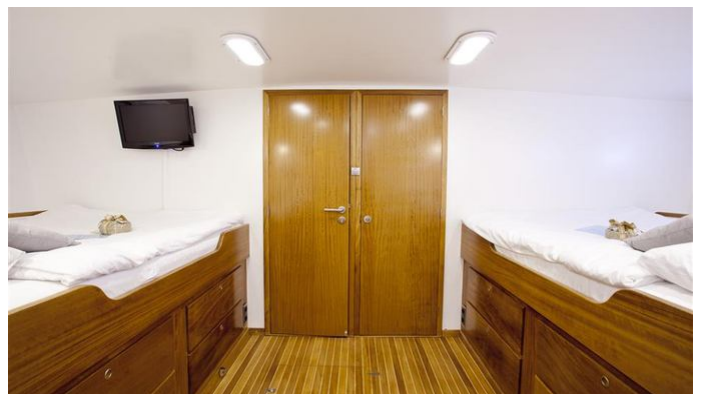

MORE PHOTOS, VIDEO OR INTERACTIVE DECK PLANS:

This document is not contractual. The yacht charters and their particulars displayed in the results above are displayed in good faith and whilst believed to be correct are not guaranteed. YachtCharterFleet.com does not warrant or assume any legal liability or responsibility for the accuracy, completeness, or usefulness of any information and/or images displayed. All information is subject to change without notice and is without warranty. Your preferred charter broker should provide you with yacht specifications, brochure and rates for your chosen dates during your charter yacht selection process. Starting prices are shown in a range of currencies for a one-week charter, unless otherwise indicated.