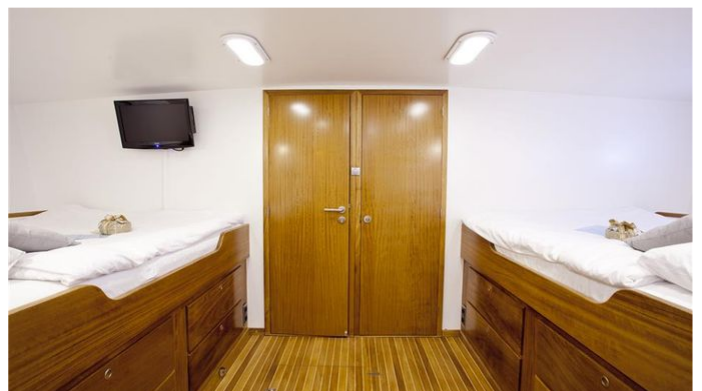

ACCOMMODATION

GUESTS	CABINS	CREW
8	3	3

CABIN CONFIGURATION
1 Master 2 Double

CHARTER RATES

Details correct as of 12 Aug, 2022

FOR MORE INFORMATION:

[CLICK HERE](#) 

or SCAN QR CODE

MORE PHOTOS, VIDEO OR INTERACTIVE DECK PLANS:

CLICK HERE

SPOOM YACHT CHARTER

Superyacht SPOOM was built in 1962 by Gideon Shipyards. She is a 24m / 78'9 Custom motor yacht with exterior design by . Spoom offers accommodation for up to 8 guests in 3 cabins with additional room for her crew of 3. She features a variety of amenities to ensure comfortable charter vacations. She also carries an impressive collection of toys as listed below.

SPOOM AMENITIES & TOYS

Wi-Fi

Air Conditioning

For a full up-to-date list of leisure facilities or amenities onboard Motor Yacht Spoom please contact your Yacht Charter Broker prior to booking your vacation. If there is a particular water toy that you would like, but it is not listed, then it may be possible to rent this equipment for you.