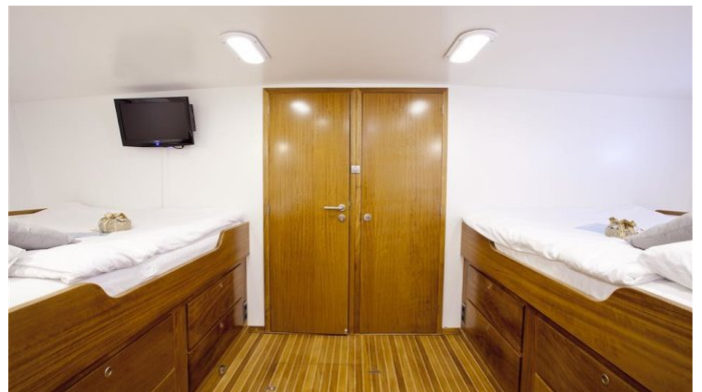

GUESTS	CABINS	CREW
8	3	3

CABIN CONFIGURATION
1 Master 2 Double

CHARTER RATES

Details correct as of 18 Nov, 2018

FOR MORE INFORMATION:

[CLICK HERE](#) 

or SCAN QR CODE

MORE PHOTOS, VIDEO OR INTERACTIVE DECK PLANS:

[CLICK HERE](#)

SPOOM YACHT CHARTER

Superyacht SPOOM was built in 1962 by Unknown. She is a 24m / 79ft Custom motor yacht with exterior design by . SPOOM offers accommodation for up to 8 guests in 3 cabins with additional room for her crew of 3. She features a variety of amenities to ensure comfortable charter vacations, including . She also carries an impressive collection of toys as listed below.

SPOOM AMENITIES & TOYS

Air Conditioning

Wi Fi

For a full up-to-date list of leisure facilities or amenities onboard Motor Yacht Spoom please contact your Yacht Charter Broker prior to booking your vacation. If there is a particular water toy that you would like, but it is not listed, then it may be possible to rent this equipment for you.