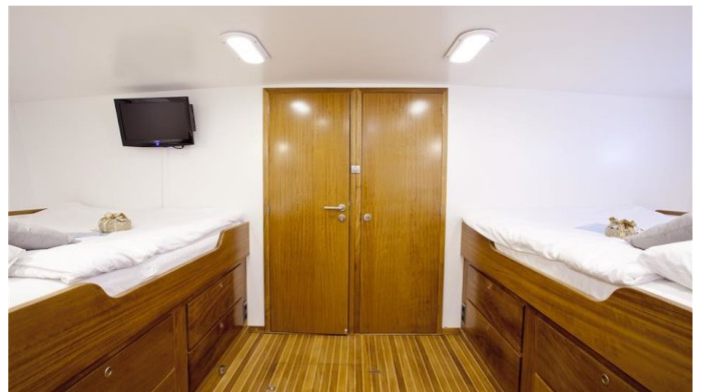

GUESTS	CABINS	CREW
8	3	3

CABIN CONFIGURATION
1 Master 2 Double

CHARTER RATES

Details correct as of 25 Sep, 2017

FOR MORE INFORMATION:

[CLICK HERE](#) 

or SCAN QR CODE

MORE PHOTOS, VIDEO OR INTERACTIVE DECK PLANS:

[CLICK HERE](#)

SPOOM YACHT CHARTER

Superyacht SPOOM was built in 1962 by Unknown. She is a 24m / 79ft custom motor yacht with exterior design by and interior styling by . SPOOM offers accommodation for up to 8 guests in 3 cabins with additional room for her crew of 3. She features a variety of amenities to ensure comfortable charter vacations, including . She also carries an impressive collection of toys as listed below.

SPOOM AMENITIES & TOYS

Air Conditioning

Wi Fi

For a full up-to-date list of leisure facilities or amenities onboard Motor Yacht Spoom please contact your Yacht Charter Broker prior to booking your vacation. If there is a particular water toy that you would like, but it is not listed, then it may be possible to rent this equipment for you.