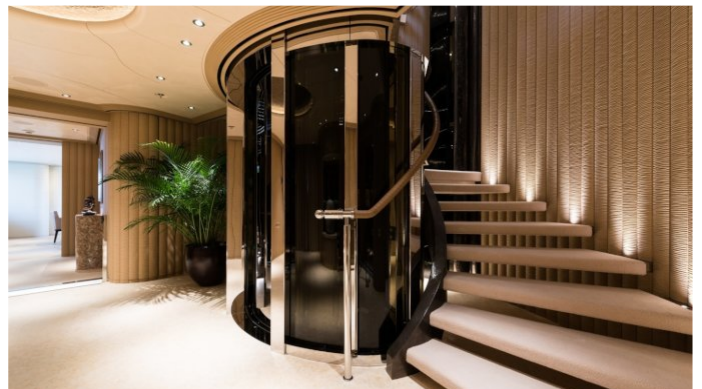

MORE PHOTOS, VIDEO OR INTERACTIVE DECK PLANS:

[CLICK HERE](#)

This document is not contractual. The yacht charters and their particulars displayed in the results above are displayed in good faith and whilst believed to be correct are not guaranteed. YachtCharterFleet.com does not warrant or assume any legal liability or responsibility for the accuracy, completeness, or usefulness of any information and/or images displayed. All information is subject to change without notice and is without warranty. Your preferred charter broker should provide you with yacht specifications, brochure and rates for your chosen dates during your charter yacht selection process. Starting prices are shown in a range of currencies for a one-week charter, unless otherwise indicated.