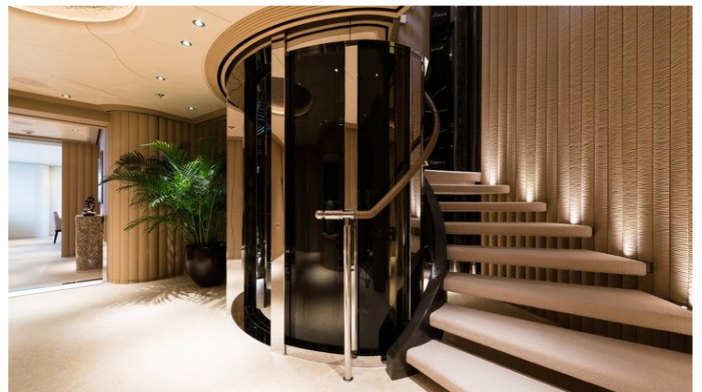

MORE PHOTOS, VIDEO OR INTERACTIVE DECK PLANS:

[CLICK HERE](#)

This document is not contractual. The yacht charters and their particulars displayed in the results above are displayed in good faith and whilst believed to be correct are not guaranteed. YachtCharterFleet.com does not warrant or assume any legal liability or responsibility for the accuracy, completeness, or usefulness of any information and/or images displayed. All information is subject to change without notice and is without warranty. Your preferred charter broker should provide you with yacht specifications, brochure and rates for your chosen dates during your charter yacht selection process. Starting prices are shown in a range of currencies for a one-week charter, unless otherwise indicated.