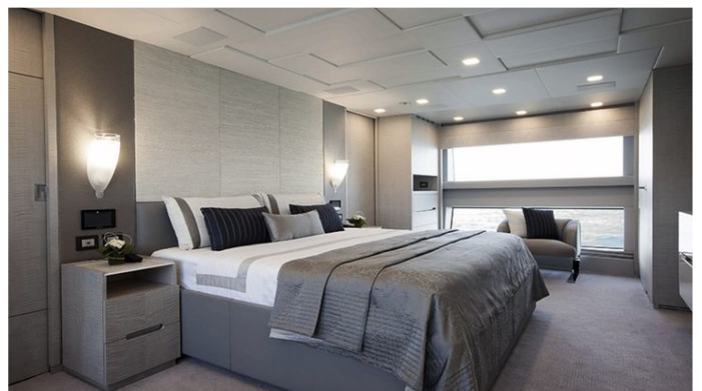

MORE PHOTOS, VIDEO OR INTERACTIVE DECK PLANS:

[CLICK HERE](#)

This document is not contractual. The yacht charters and their particulars displayed in the results above are displayed in good faith and whilst believed to be correct are not guaranteed. YachtCharterFleet.com does not warrant or assume any legal liability or responsibility for the accuracy, completeness, or usefulness of any information and/or images displayed. All information is subject to change without notice and is without warranty. Your preferred charter broker should provide you with yacht specifications, brochure and rates for your chosen dates during your charter yacht selection process. Starting prices are shown in a range of currencies for a one-week charter, unless otherwise indicated.