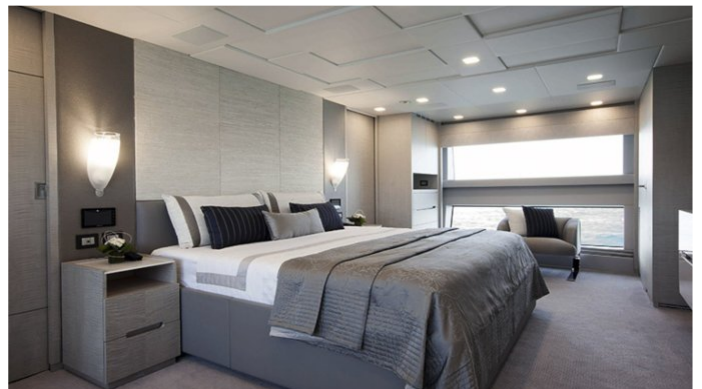

MORE PHOTOS, VIDEO OR INTERACTIVE DECK PLANS:

[CLICK HERE](#)

This document is not contractual. The yacht charters and their particulars displayed in the results above are displayed in good faith and whilst believed to be correct are not guaranteed. YachtCharterFleet.com does not warrant or assume any legal liability or responsibility for the accuracy, completeness, or usefulness of any information and/or images displayed. All information is subject to change without notice and is without warranty. Your preferred charter broker should provide you with yacht specifications, brochure and rates for your chosen dates during your charter yacht selection process. Starting prices are shown in a range of currencies for a one-week charter, unless otherwise indicated.