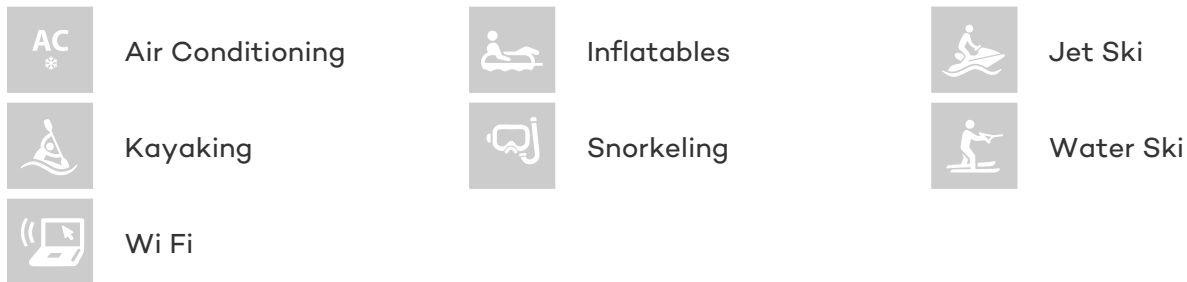

GUESTS	CABINS	CREW
8	4	4

CABIN CONFIGURATION
1 Master 2 Twin
1 Single

CHARTER RATES

SUMMER
from
€26,000 / week + expenses

Details correct as of 20 Nov, 2018

FOR MORE INFORMATION:

[CLICK HERE](#) 

or SCAN QR CODE

WOLF TWO YACHT CHARTER

Superyacht WOLF TWO was built in 1999 by CBI Navi. She is a 24m / 79ft motor yacht with exterior design by . WOLF TWO offers accommodation for up to 8 guests in 4 cabins with additional room for her crew of 4. She features a variety of amenities to ensure comfortable charter vacations, including Air Conditioning, WiFi connection on board and Stabilisers underway. She also carries an impressive collection of toys as listed below.

WOLF TWO AMENITIES & TOYS

For a full up-to-date list of leisure facilities or amenities onboard Motor Yacht Wolf Two please contact your Yacht Charter Broker prior to booking your vacation. If there is a particular water toy that you would like, but it is not listed, then it may be possible to rent this equipment for you.