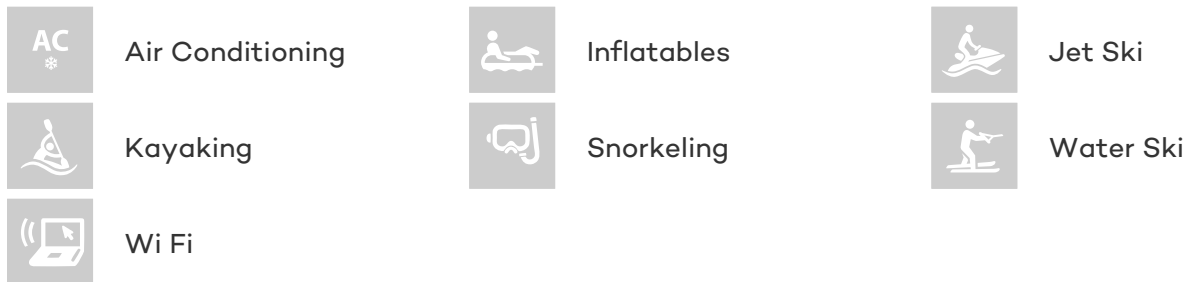

GUESTS	CABINS	CREW
8	4	4

CABIN CONFIGURATION
1 Master 2 Twin
1 Single

CHARTER RATES

SUMMER
from
€26,000 / week + expenses

Details correct as of 17 Aug, 2018

FOR MORE INFORMATION:

[CLICK HERE](#) 

or SCAN QR CODE

WOLF TWO YACHT CHARTER

Superyacht WOLF TWO was built in 1999 by CBI Navi. She is a 24m / 79ft motor yacht with exterior design by . WOLF TWO offers accommodation for up to 8 guests in 4 cabins with additional room for her crew of 4. She features a variety of amenities to ensure comfortable charter vacations, including Air Conditioning, WiFi connection on board and Stabilisers underway. She also carries an impressive collection of toys as listed below.

WOLF TWO AMENITIES & TOYS

For a full up-to-date list of leisure facilities or amenities onboard Motor Yacht Wolf Two please contact your Yacht Charter Broker prior to booking your vacation. If there is a particular water toy that you would like, but it is not listed, then it may be possible to rent this equipment for you.