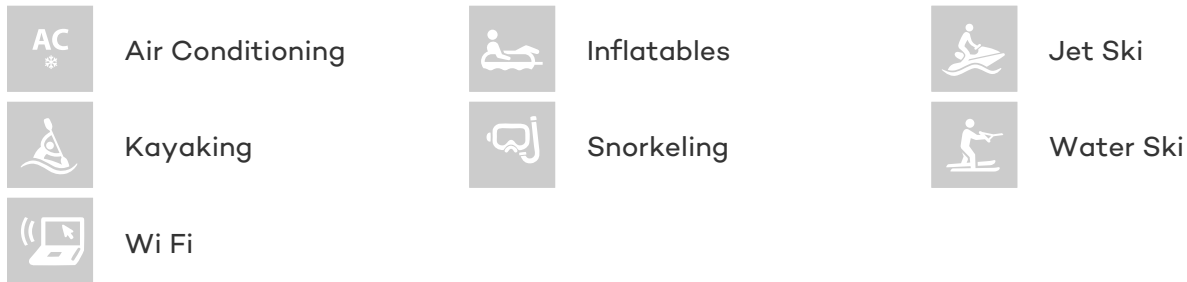

GUESTS	CABINS	CREW
8	4	4

CABIN CONFIGURATION
1 Master 2 Twin
1 Single

CHARTER RATES

SUMMER
from
€26,000 / week + expenses

Details correct as of 19 Mar, 2018

FOR MORE INFORMATION:

[CLICK HERE](#) 

or SCAN QR CODE

MORE PHOTOS, VIDEO OR INTERACTIVE DECK PLANS:

WOLF TWO YACHT CHARTER

Superyacht WOLF TWO was built in 1999 by CBI Navi. She is a 24m / 79ft motor yacht with exterior design by and interior styling by . WOLF TWO offers accommodation for up to 8 guests in 4 cabins with additional room for her crew of 4. She features a variety of amenities to ensure comfortable charter vacations, including Air Conditioning, WiFi connection on board, Stabilisers underway, Air Conditioning and Stabilisers underway. She also carries an impressive collection of toys as listed below.

WOLF TWO AMENITIES & TOYS

For a full up-to-date list of leisure facilities or amenities onboard Motor Yacht Wolf Two please contact your Yacht Charter Broker prior to booking your vacation. If there is a particular water toy that you would like, but it is not listed, then it may be possible to rent this equipment for you.