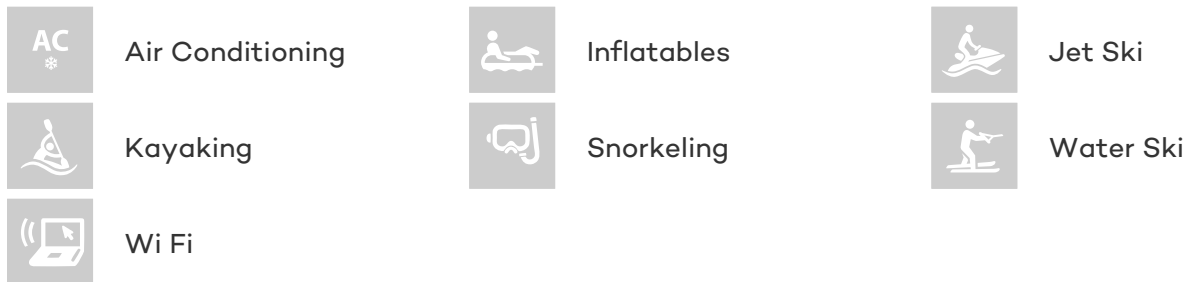

GUESTS	CABINS	CREW
8	4	4

CABIN CONFIGURATION
1 Master 2 Twin
1 Single

CHARTER RATES

SUMMER
from
€26,000 / week + expenses

Details correct as of 17 Jul, 2018

FOR MORE INFORMATION:

[CLICK HERE](#) 

or SCAN QR CODE

MORE PHOTOS, VIDEO OR INTERACTIVE DECK PLANS:

 [CLICK HERE](#)

WOLF TWO YACHT CHARTER

Superyacht WOLF TWO was built in 1999 by CBI Navi. She is a 24m / 79ft motor yacht with exterior design by . WOLF TWO offers accommodation for up to 8 guests in 4 cabins with additional room for her crew of 4. She features a variety of amenities to ensure comfortable charter vacations, including Air Conditioning, WiFi connection on board and Stabilisers underway. She also carries an impressive collection of toys as listed below.

WOLF TWO AMENITIES & TOYS

For a full up-to-date list of leisure facilities or amenities onboard Motor Yacht Wolf Two please contact your Yacht Charter Broker prior to booking your vacation. If there is a particular water toy that you would like, but it is not listed, then it may be possible to rent this equipment for you.