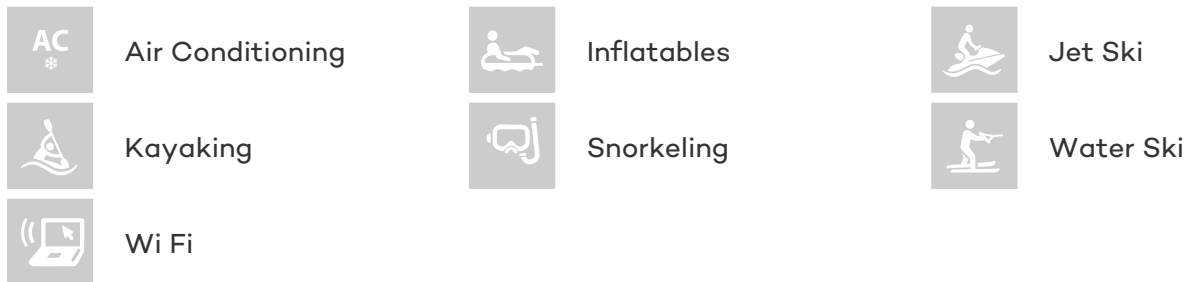

GUESTS	CABINS	CREW
8	4	4

CABIN CONFIGURATION
1 Master 2 Twin
1 Single

CHARTER RATES

SUMMER
from
€26,000 / week + expenses

Details correct as of 15 Oct, 2018

FOR MORE INFORMATION:

[CLICK HERE](#) 

or SCAN QR CODE

MORE PHOTOS, VIDEO OR INTERACTIVE DECK PLANS:

[CLICK HERE](#)

WOLF TWO YACHT CHARTER

Superyacht WOLF TWO was built in 1999 by CBI Navi. She is a 24m / 79ft motor yacht with exterior design by . WOLF TWO offers accommodation for up to 8 guests in 4 cabins with additional room for her crew of 4. She features a variety of amenities to ensure comfortable charter vacations, including Air Conditioning, WiFi connection on board and Stabilisers underway. She also carries an impressive collection of toys as listed below.

WOLF TWO AMENITIES & TOYS

For a full up-to-date list of leisure facilities or amenities onboard Motor Yacht Wolf Two please contact your Yacht Charter Broker prior to booking your vacation. If there is a particular water toy that you would like, but it is not listed, then it may be possible to rent this equipment for you.