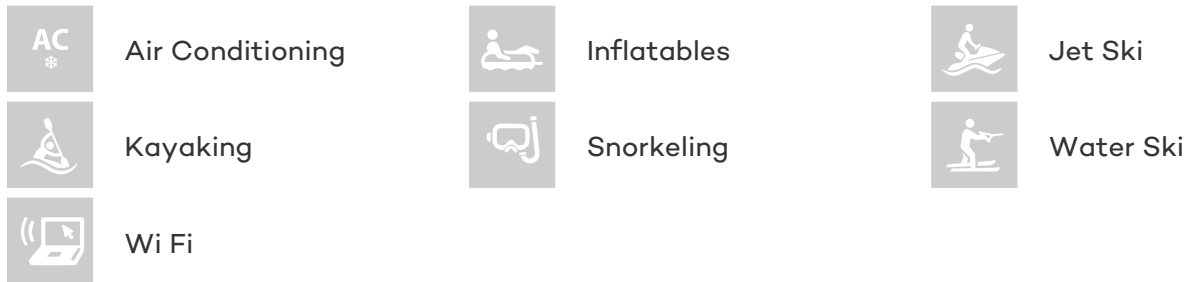

GUESTS	CABINS	CREW
8	4	4

CABIN CONFIGURATION
1 Master 2 Twin
1 Single

CHARTER RATES

SUMMER
from
€26,000 / week + expenses

Details correct as of 20 Aug, 2017

FOR MORE INFORMATION:

[CLICK HERE](#) 

or SCAN QR CODE

MORE PHOTOS, VIDEO OR INTERACTIVE DECK PLANS:

[CLICK HERE](#)

WOLF TWO YACHT CHARTER

Superyacht WOLF TWO was built in 1999 by CBI Navi. She is a 24m / 79ft motor yacht with exterior design by and interior styling by . WOLF TWO offers accommodation for up to 8 guests in 4 cabins with additional room for her crew of 4. She features a variety of amenities to ensure comfortable charter vacations, including Air Conditioning, WiFi connection on board, Stabilisers underway, Air Conditioning and Stabilisers underway. She also carries an impressive collection of toys as listed below.

WOLF TWO AMENITIES & TOYS

For a full up-to-date list of leisure facilities or amenities onboard Motor Yacht Wolf Two please contact your Yacht Charter Broker prior to booking your vacation. If there is a particular water toy that you would like, but it is not listed, then it may be possible to rent this equipment for you.