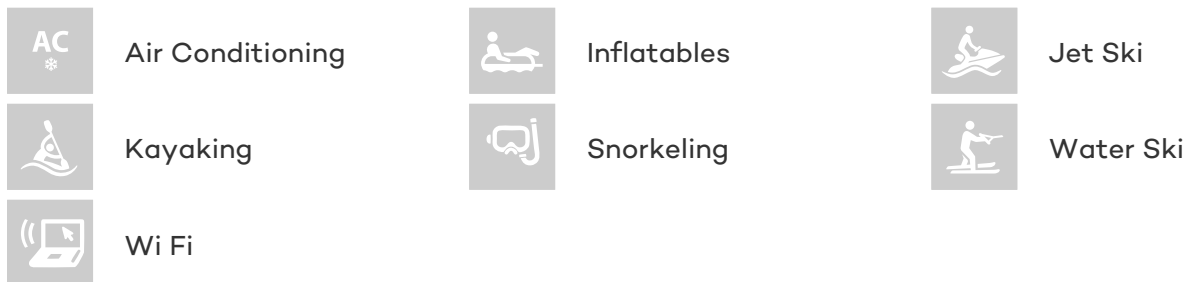

CRUISING SPEED
11 Knots

ACCOMMODATION

GUESTS	CABINS	CREW
8	4	4

CABIN CONFIGURATION

1 Master 2 Twin
1 Single

CHARTER RATES

SUMMER
from
€26,000 / week + expenses

Details correct as of 23 Jun, 2017

FOR MORE INFORMATION:

[CLICK HERE](#) 

or SCAN QR CODE

MORE PHOTOS, VIDEO OR INTERACTIVE DECK PLANS:

WOLF TWO YACHT CHARTER

Superyacht WOLF TWO was built in 1999 by CBI Navi. She is a 24m / 79ft motor yacht with exterior design by and interior styling by . WOLF TWO offers accommodation for up to 8 guests in 4 cabins with additional room for her crew of 4. She features a variety of amenities to ensure comfortable charter vacations, including Air Conditioning, WiFi connection on board, Stabilisers underway, Air Conditioning and Stabilisers underway. She also carries an impressive collection of toys as listed below.

WOLF TWO AMENITIES & TOYS

For a full up-to-date list of leisure facilities or amenities onboard Motor Yacht Wolf Two please contact your Yacht Charter Broker prior to booking your vacation. If there is a particular water toy that you would like, but it is not listed, then it may be possible to rent this equipment for you.