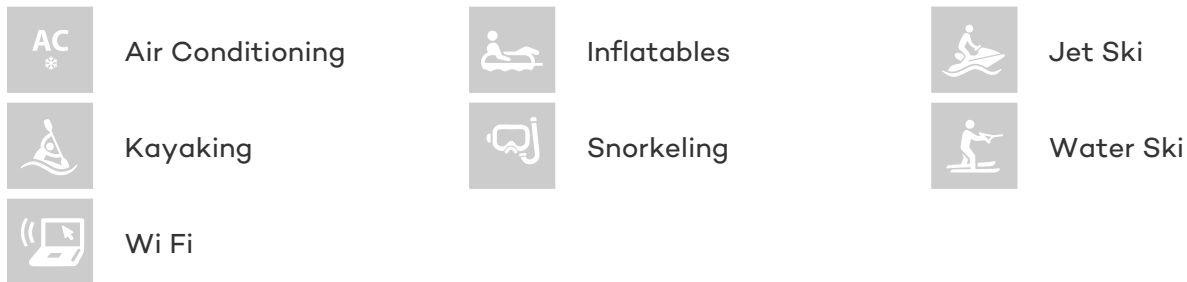

GUESTS	CABINS	CREW
8	4	4

CABIN CONFIGURATION
1 Master 2 Twin
1 Single

CHARTER RATES

SUMMER
from
€26,000 / week + expenses

Details correct as of 17 Feb, 2019

FOR MORE INFORMATION:

[CLICK HERE](#) 

or SCAN QR CODE

MORE PHOTOS, VIDEO OR INTERACTIVE DECK PLANS:

[CLICK HERE](#)

WOLF TWO YACHT CHARTER

Superyacht WOLF TWO was built in 1999 by CBI Navi. She is a 24m / 79ft motor yacht with exterior design by . WOLF TWO offers accommodation for up to 8 guests in 4 cabins with additional room for her crew of 4. She features a variety of amenities to ensure comfortable charter vacations, including Air Conditioning, WiFi connection on board and Stabilisers underway. She also carries an impressive collection of toys as listed below.

WOLF TWO AMENITIES & TOYS

For a full up-to-date list of leisure facilities or amenities onboard Motor Yacht Wolf Two please contact your Yacht Charter Broker prior to booking your vacation. If there is a particular water toy that you would like, but it is not listed, then it may be possible to rent this equipment for you.