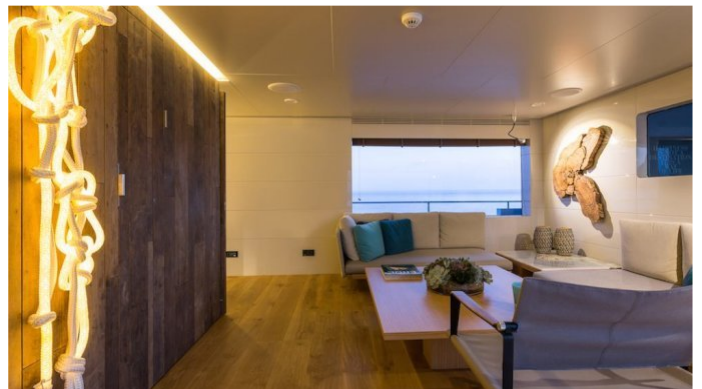

MORE PHOTOS, VIDEO OR INTERACTIVE DECK PLANS:

[CLICK HERE](#)

This document is not contractual. The yacht charters and their particulars displayed in the results above are displayed in good faith and whilst believed to be correct are not guaranteed. YachtCharterFleet.com does not warrant or assume any legal liability or responsibility for the accuracy, completeness, or usefulness of any information and/or images displayed. All information is subject to change without notice and is without warranty. Your preferred charter broker should provide you with yacht specifications, brochure and rates for your chosen dates during your charter yacht selection process. Starting prices are shown in a range of currencies for a one-week charter, unless otherwise indicated.