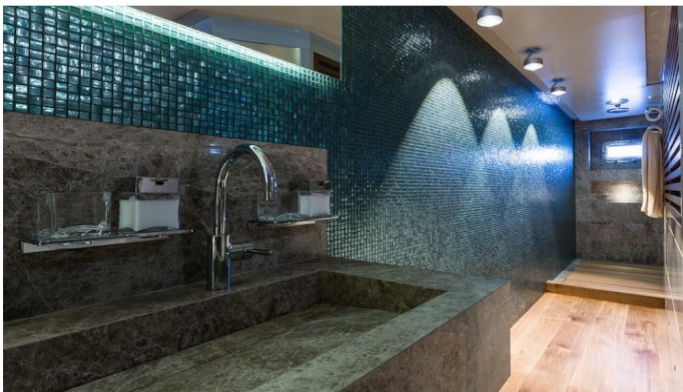

MORE PHOTOS, VIDEO OR INTERACTIVE DECK PLANS:

[CLICK HERE](#)

This document is not contractual. The yacht charters and their particulars displayed in the results above are displayed in good faith and whilst believed to be correct are not guaranteed. YachtCharterFleet.com does not warrant or assume any legal liability or responsibility for the accuracy, completeness, or usefulness of any information and/or images displayed. All information is subject to change without notice and is without warranty. Your preferred charter broker should provide you with yacht specifications, brochure and rates for your chosen dates during your charter yacht selection process. Starting prices are shown in a range of currencies for a one-week charter, unless otherwise indicated.