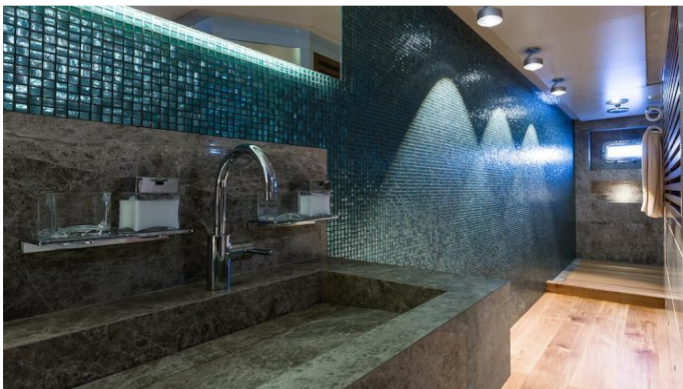

MORE PHOTOS, VIDEO OR INTERACTIVE DECK PLANS:

[CLICK HERE](#)

This document is not contractual. The yacht charters and their particulars displayed in the results above are displayed in good faith and whilst believed to be correct are not guaranteed. YachtCharterFleet.com does not warrant or assume any legal liability or responsibility for the accuracy, completeness, or usefulness of any information and/or images displayed. All information is subject to change without notice and is without warranty. Your preferred charter broker should provide you with yacht specifications, brochure and rates for your chosen dates during your charter yacht selection process. Starting prices are shown in a range of currencies for a one-week charter, unless otherwise indicated.