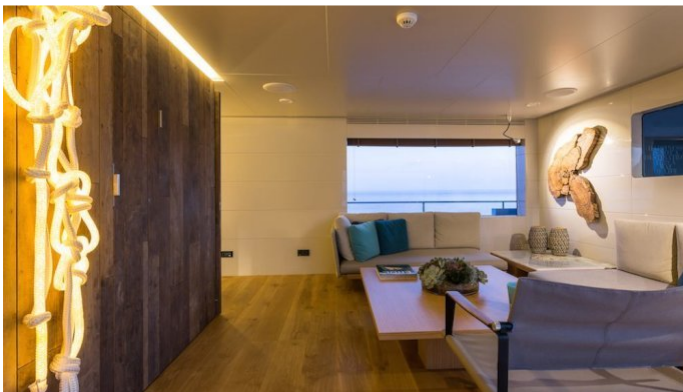

MORE PHOTOS, VIDEO OR INTERACTIVE DECK PLANS:

[CLICK HERE](#)

This document is not contractual. The yacht charters and their particulars displayed in the results above are displayed in good faith and whilst believed to be correct are not guaranteed. YachtCharterFleet.com does not warrant or assume any legal liability or responsibility for the accuracy, completeness, or usefulness of any information and/or images displayed. All information is subject to change without notice and is without warranty. Your preferred charter broker should provide you with yacht specifications, brochure and rates for your chosen dates during your charter yacht selection process. Starting prices are shown in a range of currencies for a one-week charter, unless otherwise indicated.