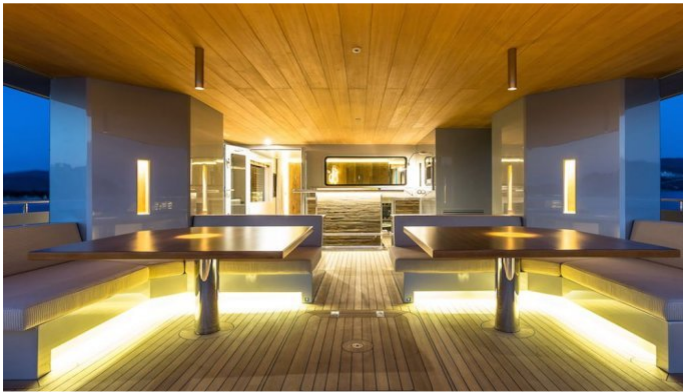

MORE PHOTOS, VIDEO OR INTERACTIVE DECK PLANS:

[CLICK HERE](#)

This document is not contractual. The yacht charters and their particulars displayed in the results above are displayed in good faith and whilst believed to be correct are not guaranteed. YachtCharterFleet.com does not warrant or assume any legal liability or responsibility for the accuracy, completeness, or usefulness of any information and/or images displayed. All information is subject to change without notice and is without warranty. Your preferred charter broker should provide you with yacht specifications, brochure and rates for your chosen dates during your charter yacht selection process. Starting prices are shown in a range of currencies for a one-week charter, unless otherwise indicated.