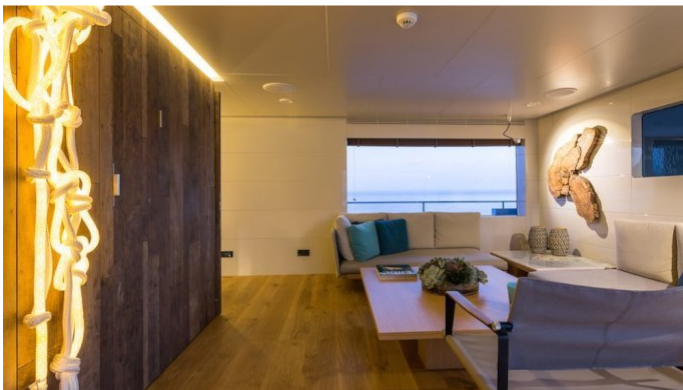

MORE PHOTOS, VIDEO OR INTERACTIVE DECK PLANS:

[CLICK HERE](#)

This document is not contractual. The yacht charters and their particulars displayed in the results above are displayed in good faith and whilst believed to be correct are not guaranteed. YachtCharterFleet.com does not warrant or assume any legal liability or responsibility for the accuracy, completeness, or usefulness of any information and/or images displayed. All information is subject to change without notice and is without warranty. Your preferred charter broker should provide you with yacht specifications, brochure and rates for your chosen dates during your charter yacht selection process. Starting prices are shown in a range of currencies for a one-week charter, unless otherwise indicated.