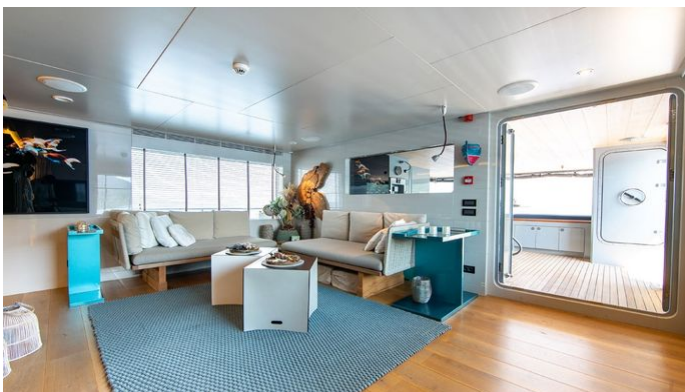

MORE PHOTOS, VIDEO OR INTERACTIVE DECK PLANS:

This document is not contractual. The yacht charters and their particulars displayed in the results above are displayed in good faith and whilst believed to be correct are not guaranteed. YachtCharterFleet.com does not warrant or assume any legal liability or responsibility for the accuracy, completeness, or usefulness of any information and/or images displayed. All information is subject to change without notice and is without warranty. Your preferred charter broker should provide you with yacht specifications, brochure and rates for your chosen dates during your charter yacht selection process. Starting prices are shown in a range of currencies for a one-week charter, unless otherwise indicated.