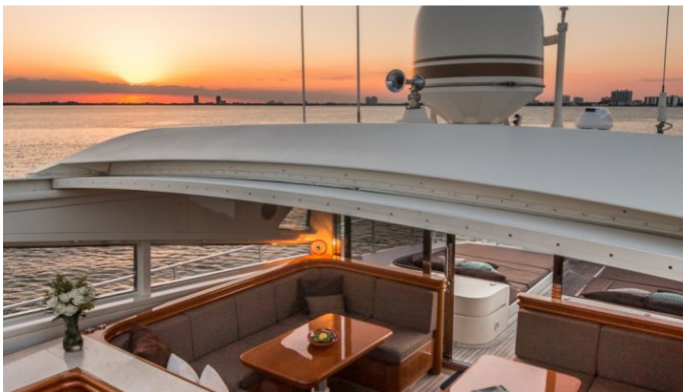

ECJ LUXE

Yacht Charter Details for 'Ecj Luxe', the 26.82m Superyacht built by Leopard

SPECIFICATIONS

LENGTH
26.82m / 88ft

BEAM **DRAFT**
6.05m / 20ft 1.19m / 4ft

YEAR **REFIT**
2001 2014

CRUISING SPEED
25 Knots

FOR MORE INFORMATION:

[CLICK HERE](#) 

or SCAN QR CODE

MORE PHOTOS, VIDEO OR INTERACTIVE DECK PLANS:

[CLICK HERE](#)

ECJ LUXE YACHT CHARTER

Superyacht ECJ LUXE was built in 2001 by Leopard. She is a 26.82m / 88ft motor yacht with exterior design by Paolo Caliari. ECJ LUXE offers accommodation for up to 9 guests in 4 cabins with additional room for her crew of 3. She features a variety of amenities to ensure comfortable charter vacations, including . She also carries an impressive collection of toys as listed below.

ECJ LUXE AMENITIES & TOYS

Inflatables

Paddleboard

For a full up-to-date list of leisure facilities or amenities onboard Motor Yacht Ecj Luxe please contact your Yacht Charter Broker prior to booking your vacation. If there is a particular water toy that you would like, but it is not listed, then it may be possible to rent this equipment for you.