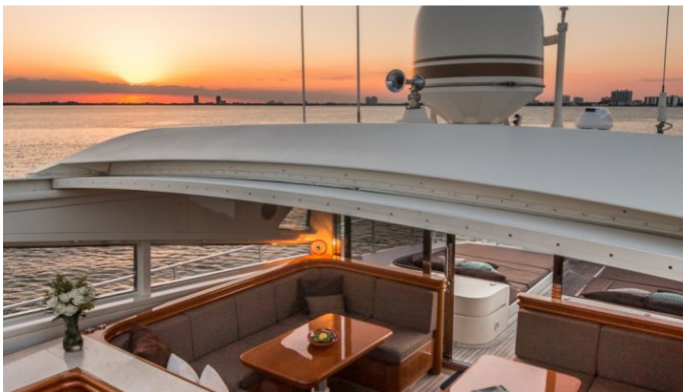

ECJ LUXE

Yacht Charter Details for 'Ecj Luxe', the 26.82m Superyacht built by Leopard

SPECIFICATIONS

LENGTH
26.82m / 88ft

BEAM **DRAFT**
6.05m / 20ft 1.19m / 4ft

YEAR **REFIT**
2001 2014

CRUISING SPEED
25 Knots

or SCAN QR CODE

MORE PHOTOS, VIDEO OR INTERACTIVE DECK PLANS:

[CLICK HERE](#)

ECJ LUXE YACHT CHARTER

Superyacht ECJ LUXE was built in 2001 by Leopard. She is a 26.82m / 88ft motor yacht with exterior design by Paolo Caliari. ECJ LUXE offers accommodation for up to 9 guests in 4 cabins with additional room for her crew of 3. She features a variety of amenities to ensure comfortable charter vacations, including . She also carries an impressive collection of toys as listed below.

ECJ LUXE AMENITIES & TOYS

Inflatables

Paddleboard

For a full up-to-date list of leisure facilities or amenities onboard Motor Yacht Ecj Luxe please contact your Yacht Charter Broker prior to booking your vacation. If there is a particular water toy that you would like, but it is not listed, then it may be possible to rent this equipment for you.