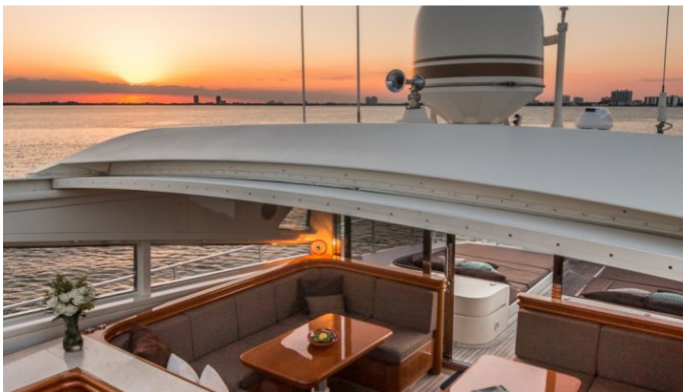

MORE PHOTOS, VIDEO OR INTERACTIVE DECK PLANS:

[CLICK HERE](#)

ECJ LUXE YACHT CHARTER

Superyacht ECJ LUXE was built in 2001 by Leopard. She is a 26.82m / 88ft motor yacht with exterior design by Paolo Caliari and interior styling by . ECJ LUXE offers accommodation for up to 9 guests in 4 cabins with additional room for her crew of 3. She features a variety of amenities to ensure comfortable charter vacations, including . She also carries an impressive collection of toys as listed below.

ECJ LUXE AMENITIES & TOYS

Inflatables

Paddleboard

For a full up-to-date list of leisure facilities or amenities onboard Motor Yacht Ecj Luxe please contact your Yacht Charter Broker prior to booking your vacation. If there is a particular water toy that you would like, but it is not listed, then it may be possible to rent this equipment for you.