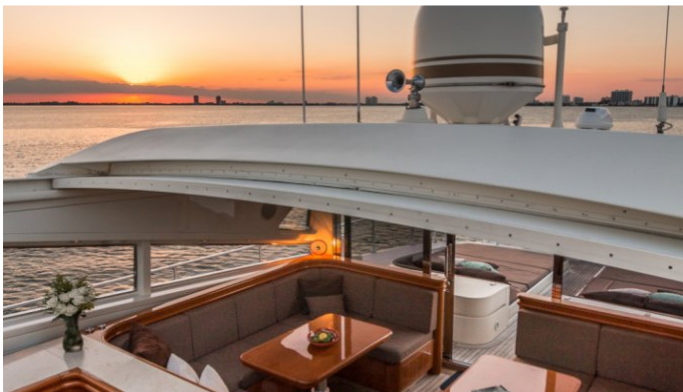

ECJ LUXE

Yacht Charter Details for 'Ecj Luxe', the 26.82m Superyacht built by Leopard

SPECIFICATIONS

LENGTH
26.82m / 88ft

BEAM **DRAFT**
6.05m / 20ft 1.19m / 4ft

YEAR **REFIT**
2001 2014

CRUISING SPEED
25 Knots

or SCAN QR CODE

MORE PHOTOS, VIDEO OR INTERACTIVE DECK PLANS:

[CLICK HERE](#)

ECJ LUXE YACHT CHARTER

Superyacht ECJ LUXE was built in 2001 by Leopard. She is a 26.82m / 88ft motor yacht with exterior design by Paolo Caliari and interior styling by . ECJ LUXE offers accommodation for up to 9 guests in 4 cabins with additional room for her crew of 3. She features a variety of amenities to ensure comfortable charter vacations, including . She also carries an impressive collection of toys as listed below.

ECJ LUXE AMENITIES & TOYS

Inflatables

Paddleboard

For a full up-to-date list of leisure facilities or amenities onboard Motor Yacht Ecj Luxe please contact your Yacht Charter Broker prior to booking your vacation. If there is a particular water toy that you would like, but it is not listed, then it may be possible to rent this equipment for you.