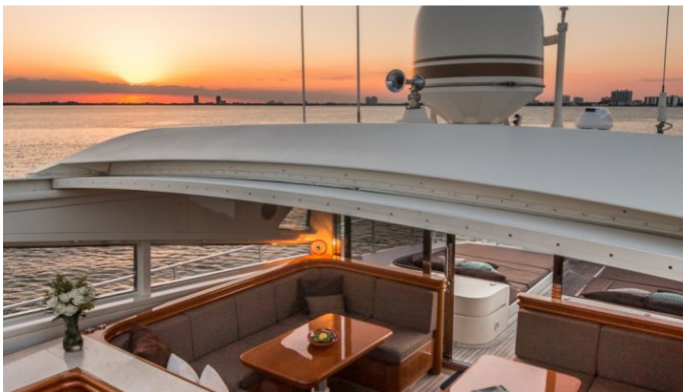

MORE PHOTOS, VIDEO OR INTERACTIVE DECK PLANS:

 [CLICK HERE](#)

ECJ LUXE YACHT CHARTER

Superyacht ECJ LUXE was built in 2001 by Leopard. She is a 26.82m / 88ft motor yacht with exterior design by Paolo Caliari and interior styling by . ECJ LUXE offers accommodation for up to 9 guests in 4 cabins with additional room for her crew of 3. She features a variety of amenities to ensure comfortable charter vacations, including . She also carries an impressive collection of toys as listed below.

ECJ LUXE AMENITIES & TOYS

Inflatables

Paddleboard

For a full up-to-date list of leisure facilities or amenities onboard Motor Yacht Ecj Luxe please contact your Yacht Charter Broker prior to booking your vacation. If there is a particular water toy that you would like, but it is not listed, then it may be possible to rent this equipment for you.