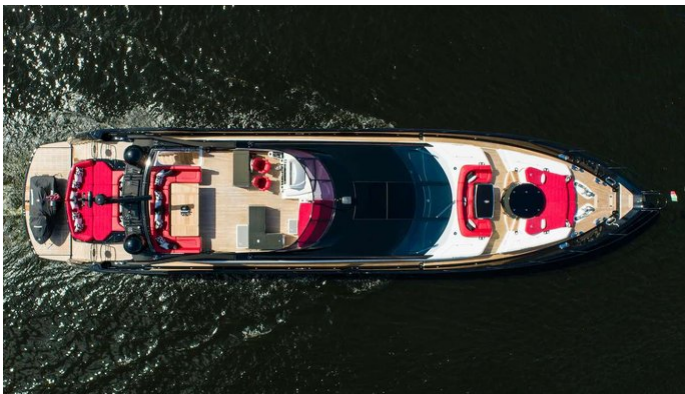

MORE PHOTOS, VIDEO OR INTERACTIVE DECK PLANS:

This document is not contractual. The yacht charters and their particulars displayed in the results above are displayed in good faith and whilst believed to be correct are not guaranteed. YachtCharterFleet.com does not warrant or assume any legal liability or responsibility for the accuracy, completeness, or usefulness of any information and/or images displayed. All information is subject to change without notice and is without warranty. Your preferred charter broker should provide you with yacht specifications, brochure and rates for your chosen dates during your charter yacht selection process. Starting prices are shown in a range of currencies for a one-week charter, unless otherwise indicated.