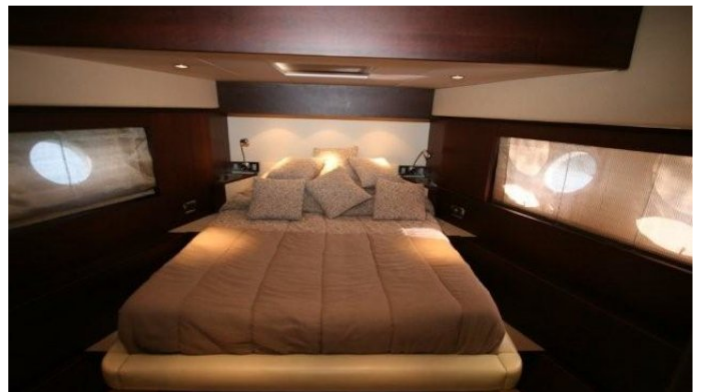

ULISSE

Yacht Charter Details for 'Ulisse', the 23.22m Superyacht built by Aicon

SPECIFICATIONS

LENGTH
23.22m / 76ft

BEAM DRAFT
5.88m / 19ft 1.2m / 4ft

YEAR REFIT
2011 2015

CRUISING SPEED
28 Knots

ACCOMMODATION

GUESTS	CABINS	CREW
8	4	4

CABIN CONFIGURATION
1 Master 1 Double
2 Twin

CHARTER RATES

SUMMER
from
€25,900 / week + expenses

WINTER
from
€24,500 / week + expenses

Details correct as of 23 Jun, 2017

FOR MORE INFORMATION:

[CLICK HERE](#) 

or SCAN QR CODE

MORE PHOTOS, VIDEO OR INTERACTIVE DECK PLANS:

 [CLICK HERE](#)

ULISSE YACHT CHARTER

Superyacht ULISSE was built in 2011 by Aicon. She is a 23.22m / 76ft motor yacht with exterior design by and interior styling by . ULISSE offers accommodation for up to 8 guests in 4 cabins with additional room for her crew of 4. She features a variety of amenities to ensure comfortable charter vacations, including Air Conditioning, WiFi connection on board, Air Conditioning, Stabilizers at Anchor and At anchor Stabilizers. She also carries an impressive collection of toys as listed below.