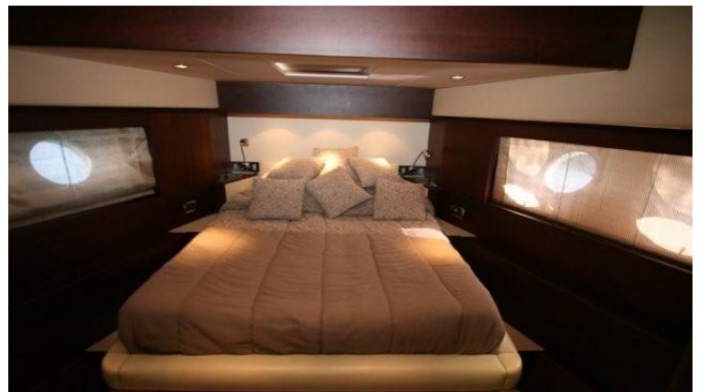

ULISSE

Yacht Charter Details for 'Ulisse', the 23.22m Superyacht built by Aicon

SPECIFICATIONS

LENGTH
23.22m / 76ft

BEAM DRAFT
5.88m / 19ft 1.2m / 4ft

YEAR REFIT
2011 2015

CRUISING SPEED
28 Knots

ACCOMMODATION

GUESTS	CABINS	CREW
8	4	4

CABIN CONFIGURATION
1 Master 1 Double
2 Twin

CHARTER RATES

SUMMER
from
€25,900 / week + expenses

WINTER
from
€24,500 / week + expenses

Details correct as of 21 Aug, 2017

FOR MORE INFORMATION:

[CLICK HERE](#) 

or SCAN QR CODE

MORE PHOTOS, VIDEO OR INTERACTIVE DECK PLANS:

[CLICK HERE](#)

ULISSE YACHT CHARTER

Superyacht ULISSE was built in 2011 by Aicon. She is a 23.22m / 76ft motor yacht with exterior design by and interior styling by . ULISSE offers accommodation for up to 8 guests in 4 cabins with additional room for her crew of 4. She features a variety of amenities to ensure comfortable charter vacations, including Air Conditioning, WiFi connection on board, Air Conditioning, Stabilizers at Anchor and At anchor Stabilizers. She also carries an impressive collection of toys as listed below.