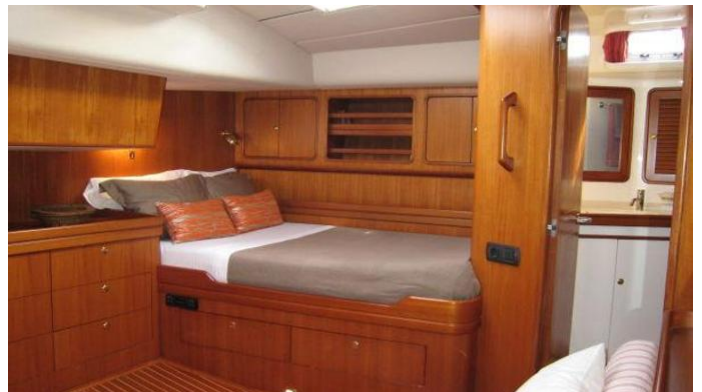

YachtCharterFleet

THE SMARTEST WAY TO SEARCH

FAR II KIND

Yacht Charter Details for 'Far II Kind', the 21.89m Superyacht built by Southern Wind

SPECIFICATIONS

LENGTH
21.89m / 71'10

BEAM DRAFT
5.75m / 18'10 2.8m / 9'2

YEAR REFIT
1996

CRUISING SPEED
6.5 Knots

ACCOMMODATION

GUESTS	CABINS	CREW
6	3	2

CABIN CONFIGURATION
1 Master 2 Twin

CHARTER RATES

SUMMER
from
€19,800 / week + expenses

WINTER
from
€19,800 / week + expenses

Details correct as of 23 Jul, 2024

FOR MORE INFORMATION:

[CLICK HERE](#) 

or SCAN QR CODE

MORE PHOTOS, VIDEO OR INTERACTIVE DECK PLANS:

[CLICK HERE](#)

FAR II KIND YACHT CHARTER

Superyacht FAR II KIND was built in 1996 by Southern Wind. She is a 21.89m / 71'10" sail yacht with exterior design by . Far II Kind offers accommodation for up to 6 guests in 3 cabins with additional room for her crew of 2. She features a variety of amenities to ensure comfortable charter vacations, including Air Conditioning. She also carries an impressive collection of toys as listed below.

FAR II KIND AMENITIES & TOYS

Air Conditioning

For a full up-to-date list of leisure facilities or amenities onboard Sail Yacht Far II Kind please contact your Yacht Charter Broker prior to booking your vacation. If there is a particular water toy that you would like, but it is not listed, then it may be possible to rent this equipment for you.