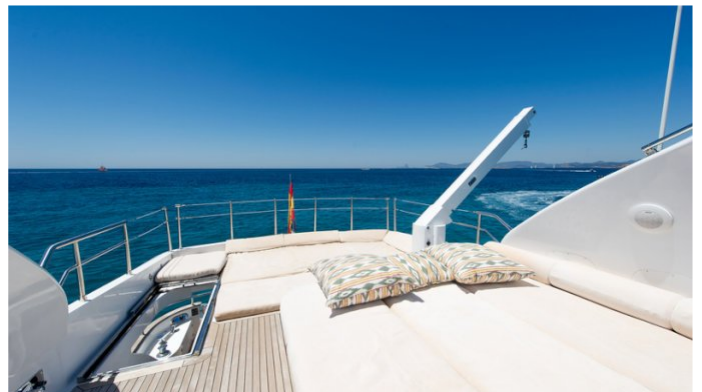

CRUISING SPEED
23 Knots

ACCOMMODATION

GUESTS	CABINS	CREW
12	4	4

CABIN CONFIGURATION

1 Master 1 Vip
2 Triple

CHARTER RATES

SUMMER
from
€42,000 / week + expenses

WINTER
from
€42,000 / week + expenses

Details correct as of 14 Nov, 2018

FOR MORE INFORMATION:

[CLICK HERE](#) 

or SCAN QR CODE

MORE PHOTOS, VIDEO OR INTERACTIVE DECK PLANS:

 [CLICK HERE](#)

LEX YACHT CHARTER

Superyacht LEX was built in 2006 by Maiora. She is a 24.08m / 79ft motor yacht with exterior design by . LEX offers accommodation for up to 12 guests in 4 cabins with additional room for her crew of 4. She features a variety of amenities to ensure comfortable charter vacations, including Air Conditioning. She also carries an impressive collection of toys as listed below.