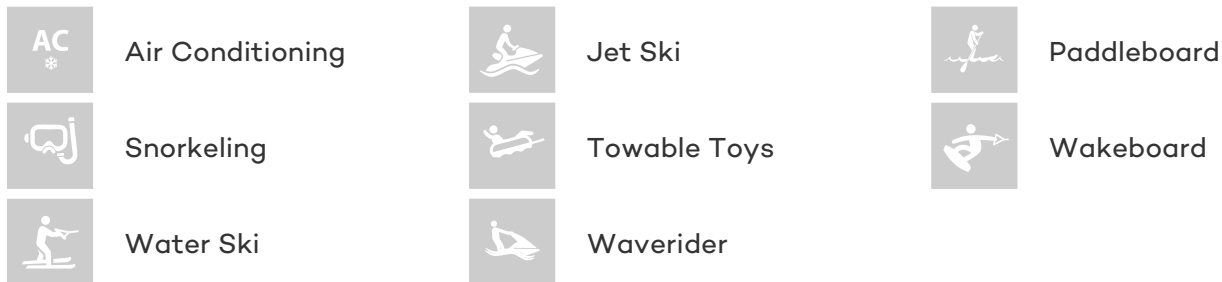

FOR MORE INFORMATION:

[CLICK HERE](#) 

or SCAN QR CODE

MORE PHOTOS, VIDEO OR INTERACTIVE DECK PLANS:

 [CLICK HERE](#)

LEX YACHT CHARTER

Superyacht LEX was built in 2006 by Maiora. She is a 24.08m / 79ft motor yacht with exterior design by . LEX offers accommodation for up to 12 guests in 4 cabins with additional room for her crew of 4. She features a variety of amenities to ensure comfortable charter vacations, including Air Conditioning. She also carries an impressive collection of toys as listed below.

LEX AMENITIES & TOYS

For a full up-to-date list of leisure facilities or amenities onboard Motor Yacht Lex please contact your Yacht Charter Broker prior to booking your vacation. If there is a particular water toy that you would like, but it is not listed, then it may be possible to rent this equipment for you.