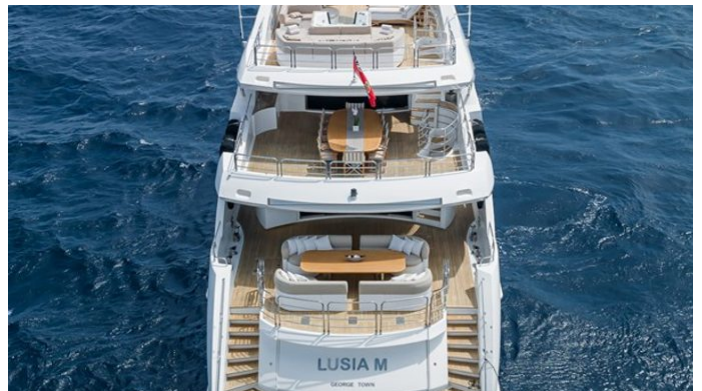

MORE PHOTOS, VIDEO OR INTERACTIVE DECK PLANS:

[CLICK HERE](#)