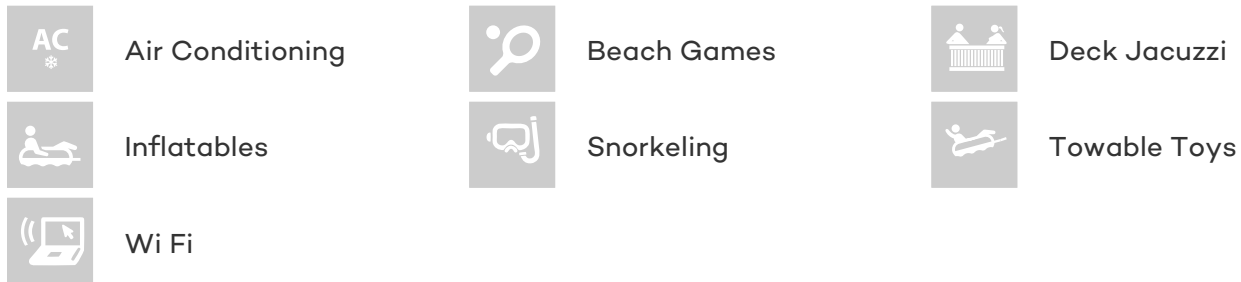

THE JOB YACHT CHARTER

Superyacht THE JOB was built in 1999 by Westport. She is a 34.14m / 112ft Westport 112 motor yacht with exterior design by Jack Sarin and interior styling by Sheryl McLaughlin. THE JOB offers accommodation for up to 8 guests in 4 cabins with additional room for her crew of 4. She features a variety of amenities to ensure comfortable charter vacations, including Air Conditioning, Stabilisers underway, WiFi connection on board and Deck Jacuzzi. She also carries an impressive collection of toys as listed below.

THE JOB AMENITIES & TOYS

For a full up-to-date list of leisure facilities or amenities onboard Motor Yacht The Job please contact your Yacht Charter Broker prior to booking your vacation. If there is a particular water toy that you would like, but it is not listed, then it may be possible to rent this equipment for you.

MORE TENDERS, TOYS & YACHT AMMENITIES INFO:

[CLICK HERE](#)

CHARTER THE JOB

If you are interested in chartering THE JOB please contact your yacht charter broker for more information about booking a luxury charter vacation on board this Westport superyacht .