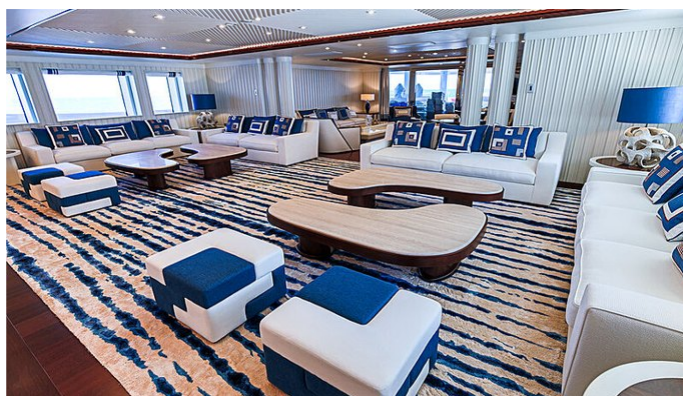

[The World's Leading Luxury Yacht Charter Guide](#)

MORE PHOTOS, VIDEO OR INTERACTIVE DECK PLANS:

[CLICK HERE](#)

Mimtee Yacht Charter

Superyacht MIMTEE was built in 2019 by CRN. She is a 78.99m / 259'2 Custom motor yacht with exterior design by Zuccon and interior styling by Laura Sessa Romboli . Mimtee offers accommodation for up to 12 guests in 11 cabins with additional room for her crew of 24. She features a variety of amenities to ensure comfortable charter vacations, including, Air Conditioning, At Anchor Stabilizers, Bow Thruster, GYM, Hammam, Jacuzzi (on deck), Massage Room, Outdoor Shower, Swimming Platform & Tender Garage. She also carries an impressive collection of toys as listed below.

Mimtee Amenities & Toys

- Jacuzzi
- Tender Garage
- Massage Room
- Bow Thruster
- Hammam

This document is not contractual. The yacht charters and their particulars displayed in the results above are displayed in good faith and whilst believed to be correct are not guaranteed. YachtCharterFleet.com does not warrant or assume any legal liability or responsibility for the accuracy, completeness, or usefulness of any information and/or images displayed. All information is subject to change without notice and is without warranty. Your preferred charter broker should provide you with yacht specifications, brochure and rates for your chosen dates during your charter yacht selection process. Starting