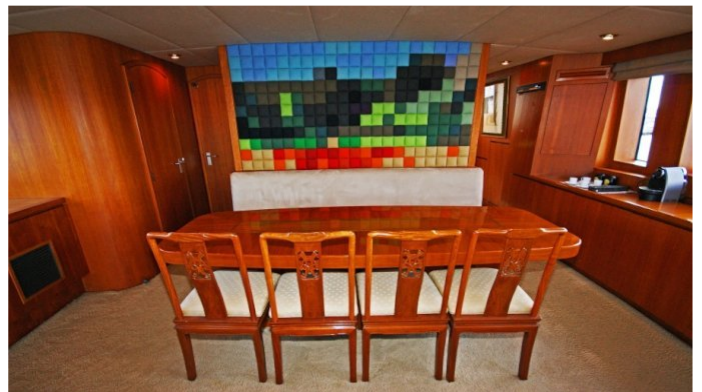

MORE PHOTOS, VIDEO OR INTERACTIVE DECK PLANS:

[CLICK HERE](#)