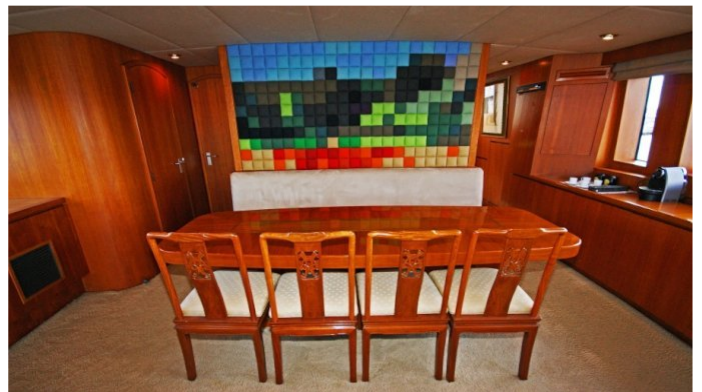

MORE PHOTOS, VIDEO OR INTERACTIVE DECK PLANS:

[CLICK HERE](#)

This document is not contractual. The yacht charters and their particulars displayed in the results above are displayed in good faith and whilst believed to be correct are not guaranteed. YachtCharterFleet.com does not warrant or assume any legal liability or responsibility for the accuracy, completeness, or usefulness of any information and/or images displayed. All information is subject to change without notice and is without warranty. Your preferred charter broker should provide you with yacht specifications, brochure and rates for your chosen dates during your charter yacht selection process. Starting prices are shown in a range of currencies for a one-week charter, unless otherwise indicated.