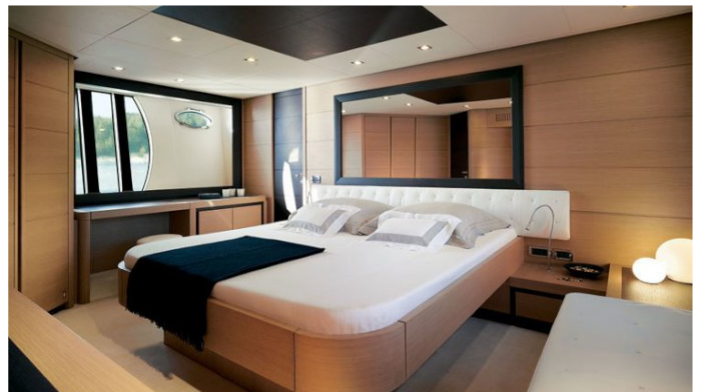

MORE PHOTOS, VIDEO OR INTERACTIVE DECK PLANS:

[CLICK HERE](#)