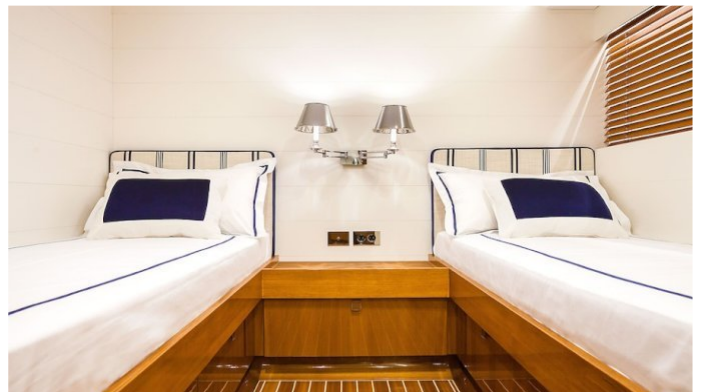

MORE PHOTOS, VIDEO OR INTERACTIVE DECK PLANS:

[CLICK HERE](#)