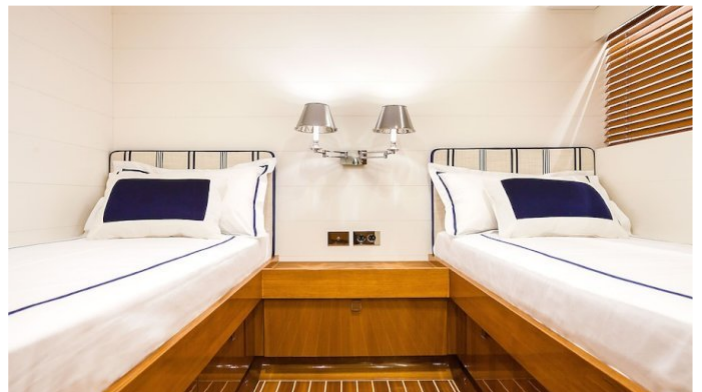

GUESTS	CABINS	CREW
9	4	5

CABIN CONFIGURATION

CHARTER RATES

SUMMER
from
€80,000 / week + expenses

WINTER
from
€80,000 / week + expenses

Details correct as of 14 Nov, 2018

FOR MORE INFORMATION:

[CLICK HERE](#) 

or SCAN QR CODE

MORE PHOTOS, VIDEO OR INTERACTIVE DECK PLANS:

SOLLEONE YACHT CHARTER

Superyacht SOLLEONE was built in 2015 by Nautor's Swan. She is a 35.2m / 115ft Swan 115 FD sail yacht with exterior design by German Frers and interior styling by Nautor's Swan. SOLLEONE offers accommodation for up to 9 guests in 4 cabins with additional room for her crew of 5. She features a variety of amenities to ensure comfortable charter vacations, including Air Conditioning and WiFi connection on board. She also carries an impressive collection of toys as listed below.

SOLLEONE AMENITIES & TOYS

Air Conditioning

Wi Fi

For a full up-to-date list of leisure facilities or amenities onboard Sail Yacht Solleone please contact your Yacht Charter Broker prior to booking your vacation. If there is a particular water toy that you would like, but it is not listed, then it may be possible to rent this equipment for you.