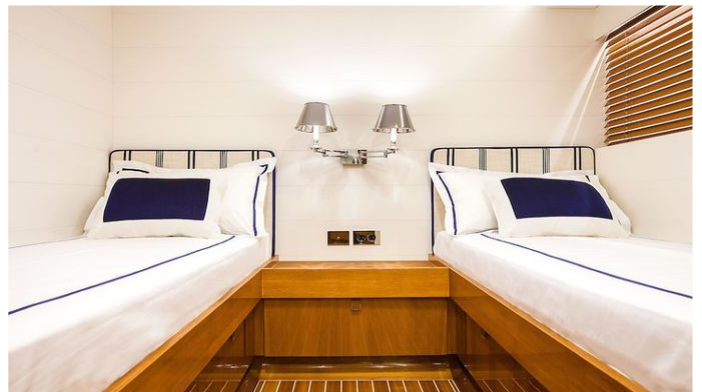

MORE PHOTOS, VIDEO OR INTERACTIVE DECK PLANS:

[CLICK HERE](#)

This document is not contractual. The yacht charters and their particulars displayed in the results above are displayed in good faith and whilst believed to be correct are not guaranteed. YachtCharterFleet.com does not warrant or assume any legal liability or responsibility for the accuracy, completeness, or usefulness of any information and/or images displayed. All information is subject to change without notice and is without warranty. Your preferred charter broker should provide you with yacht specifications, brochure and rates for your chosen dates during your charter yacht selection process. Starting prices are shown in a range of currencies for a one-week charter, unless otherwise indicated.