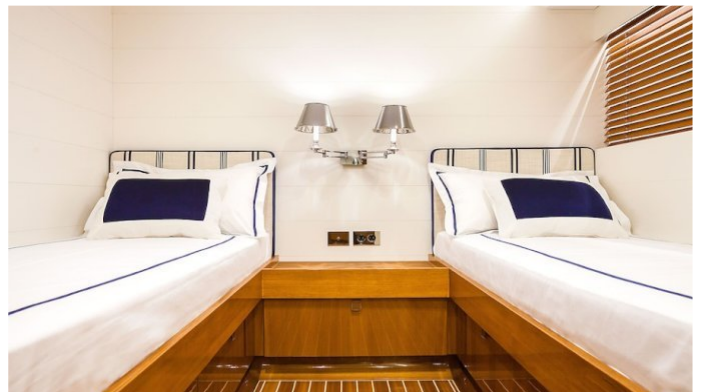

MORE PHOTOS, VIDEO OR INTERACTIVE DECK PLANS: