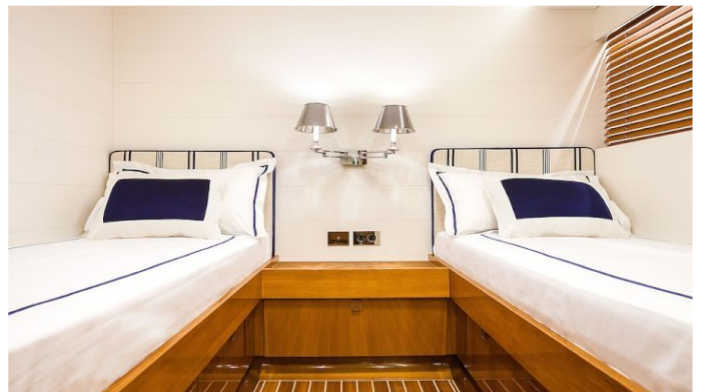

GUESTS	CABINS	CREW
9	4	5

CABIN CONFIGURATION

CHARTER RATES

SUMMER
from
€80,000 / week + expenses

WINTER
from
€80,000 / week + expenses

Details correct as of 21 Oct, 2018

FOR MORE INFORMATION:

[CLICK HERE](#) 

or SCAN QR CODE

MORE PHOTOS, VIDEO OR INTERACTIVE DECK PLANS:

 [CLICK HERE](#)

SOLLEONE YACHT CHARTER

Superyacht SOLLEONE was built in 2015 by Nautor's Swan. She is a 35.2m / 115ft Swan 115 FD sail yacht with exterior design by German Frers and interior styling by Nautor's Swan. SOLLEONE offers accommodation for up to 9 guests in 4 cabins with additional room for her crew of 5. She features a variety of amenities to ensure comfortable charter vacations, including Air Conditioning and WiFi connection on board. She also carries an impressive collection of toys as listed below.

SOLLEONE AMENITIES & TOYS

Air Conditioning

Wi Fi

For a full up-to-date list of leisure facilities or amenities onboard Sail Yacht Solleone please contact your Yacht Charter Broker prior to booking your vacation. If there is a particular water toy that you would like, but it is not listed, then it may be possible to rent this equipment for you.