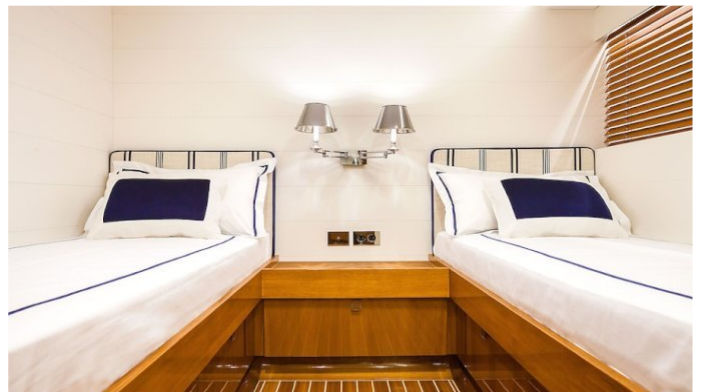

MORE PHOTOS, VIDEO OR INTERACTIVE DECK PLANS:

[CLICK HERE](#)

This document is not contractual. The yacht charters and their particulars displayed in the results above are displayed in good faith and whilst believed to be correct are not guaranteed. YachtCharterFleet.com does not warrant or assume any legal liability or responsibility for the accuracy, completeness, or usefulness of any information and/or images displayed. All information is subject to change without notice and is without warranty. Your preferred charter broker should provide you with yacht specifications, brochure and rates for your chosen dates during your charter yacht selection process. Starting prices are shown in a range of currencies for a one-week charter, unless otherwise indicated.