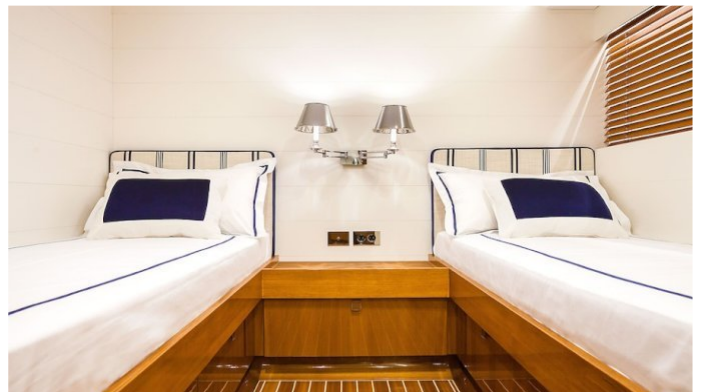

YEAR
2015

CRUISING SPEED
10 Knots

ACCOMMODATION

GUESTS	CABINS	CREW
9	4	5

CABIN CONFIGURATION

CHARTER RATES

SUMMER
from
€80,000 / week + expenses

WINTER
from
€80,000 / week + expenses

Details correct as of 18 Dec, 2017

FOR MORE INFORMATION:

[CLICK HERE](#) 

or SCAN QR CODE

MORE PHOTOS, VIDEO OR INTERACTIVE DECK PLANS:

SOLLEONE YACHT CHARTER

Superyacht SOLLEONE was built in 2015 by Nautor's Swan. She is a 35.2m / 115ft swan 115 fd sail yacht with exterior design by German Frers and interior styling by Nautor's Swan. SOLLEONE offers accommodation for up to 9 guests in 4 cabins with additional room for her crew of 5. She features a variety of amenities to ensure comfortable charter vacations, including Air Conditioning, Air Conditioning and WiFi connection on board. She also carries an impressive collection of toys as listed below.

SOLLEONE AMENITIES & TOYS

Air Conditioning

Wi Fi

For a full up-to-date list of leisure facilities or amenities onboard Sail Yacht Solleone please contact your Yacht Charter Broker prior to booking your vacation. If there is a particular water toy that you would like, but it is not listed, then it may be possible to rent this equipment for you.