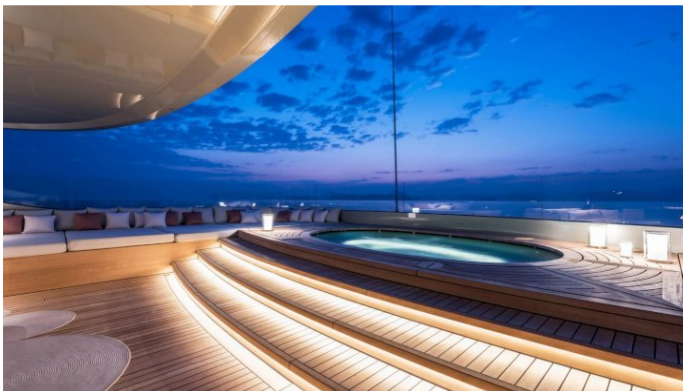

MORE PHOTOS, VIDEO OR INTERACTIVE DECK PLANS:

[CLICK HERE](#)

This document is not contractual. The yacht charters and their particulars displayed in the results above are displayed in good faith and whilst believed to be correct are not guaranteed. YachtCharterFleet.com does not warrant or assume any legal liability or responsibility for the accuracy, completeness, or usefulness of any information and/or images displayed. All information is subject to change without notice and is without warranty. Your preferred charter broker should provide you with yacht specifications, brochure and rates for your chosen dates during your charter yacht selection process. Starting prices are shown in a range of currencies for a one-week charter, unless otherwise indicated.