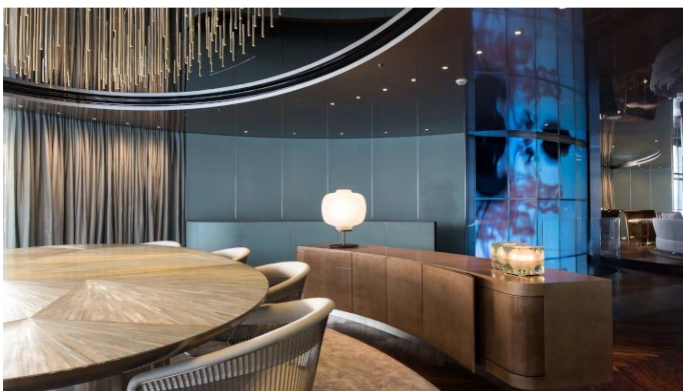

MORE PHOTOS, VIDEO OR INTERACTIVE DECK PLANS:

[CLICK HERE](#)

This document is not contractual. The yacht charters and their particulars displayed in the results above are displayed in good faith and whilst believed to be correct are not guaranteed. YachtCharterFleet.com does not warrant or assume any legal liability or responsibility for the accuracy, completeness, or usefulness of any information and/or images displayed. All information is subject to change without notice and is without warranty. Your preferred charter broker should provide you with yacht specifications, brochure and rates for your chosen dates during your charter yacht selection process. Starting prices are shown in a range of currencies for a one-week charter, unless otherwise indicated.